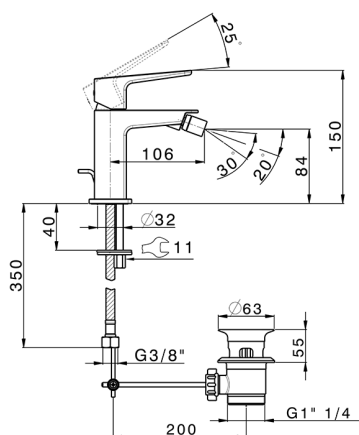

Single lever bidet mixer ROCK&ROLL_RK000554

MODEL **RK000554**

Single lever bidet mixer, with 1"1/4 automatic pop up waste, G.3/8" stainless steel flexible hoses

AVAILABLE FINISHINGS

- 
21 21 Chrome
- 
2F 2F Brushed Nickel
- 
40 40 Matt Black

CHARACTERISTICS

Cartridge Spare Parts **ZZ96550000**

25 mm Cartridge

Single lever bidet mixer ROCK&ROLL_RK000554

RK000554

<https://en.cisal.it/single-lever-bidet-mixer-rockroll-rk000554>

2024-12-22