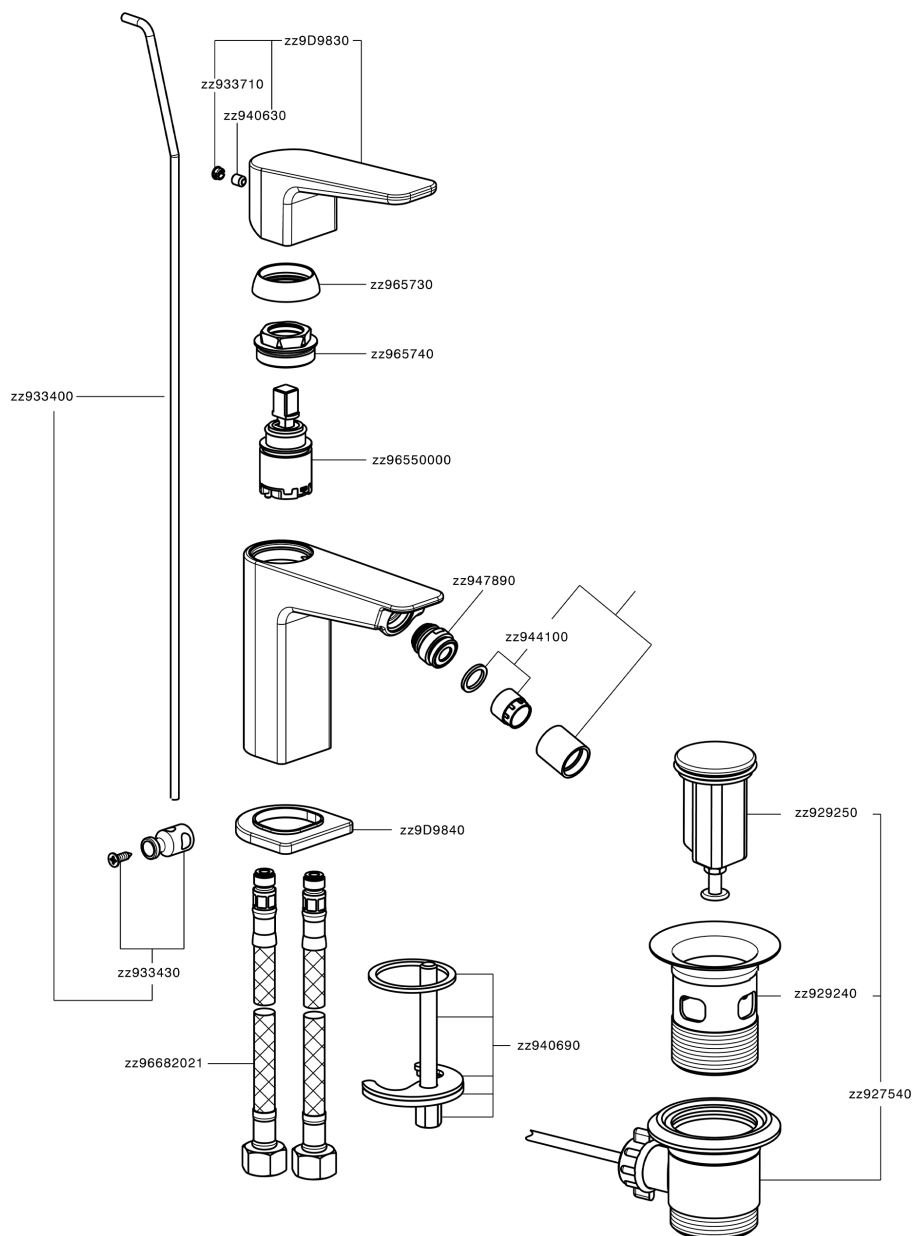

Single lever bidet mixer ROCK&ROLL_RK000554

MODEL **RK000554**

Single lever bidet mixer, with 1"1/4 automatic pop up waste, G.3/8" stainless steel flexible hoses

AVAILABLE FINISHINGS

- 
21 21 Chrome
- 
2F 2F Brushed Nickel
- 
40 40 Matt Black

CHARACTERISTICS

Cartridge Spare Parts **ZZ96550000**

25 mm Cartridge

Single lever bidet mixer ROCK&ROLL_RK000554

RK000554

<https://en.cisal.it/single-lever-bidet-mixer-rockroll-rk000554>

2024-12-22