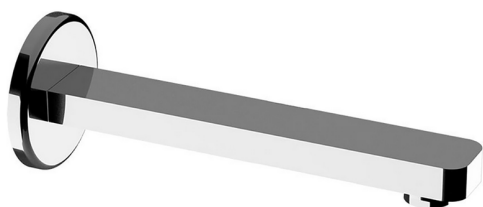

Filler spout ROADSTER ACCENT_RR000240

MODEL **RR000240**

Filler spout, 207 mm length, 1/2" M connection

AVAILABLE FINISHINGS

-  **21** 21 Chrome
-  **2B** 2B Polished Nickel
-  **2F** 2F Brushed Nickel
-  **2Q** 2Q Black Titanium
-  **40** 40 Matt Black
-  **4Q** 4Q Matt White

CHARACTERISTICS

Filler spout ROADSTER ACCENT_RR000240

RR000240

<https://en.cisal.it/filler-spout-roadster-accent-rr000240>

2026-06-14