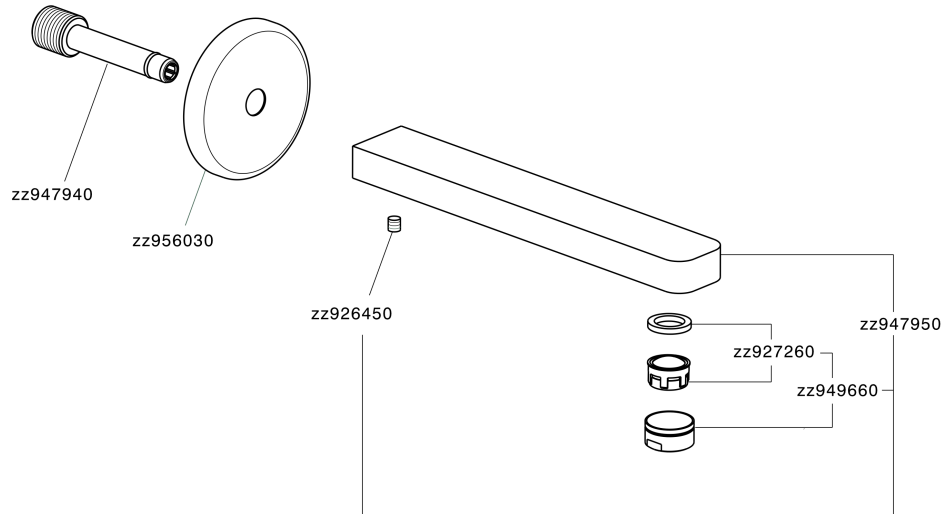

Filler spout ROADSTER ACCENT_RR000240

MODEL **RR000240**

Filler spout, 207 mm length, 1/2" M connection

AVAILABLE FINISHINGS

-  **21** 21 Chrome
-  **2B** 2B Polished Nickel
-  **2F** 2F Brushed Nickel
-  **2Q** 2Q Black Titanium
-  **40** 40 Matt Black
-  **4Q** 4Q Matt White

CHARACTERISTICS

Filler spout ROADSTER ACCENT_RR000240

RR000240

<https://en.cisal.it/filler-spout-roadster-accent-rr000240>

2026-06-14