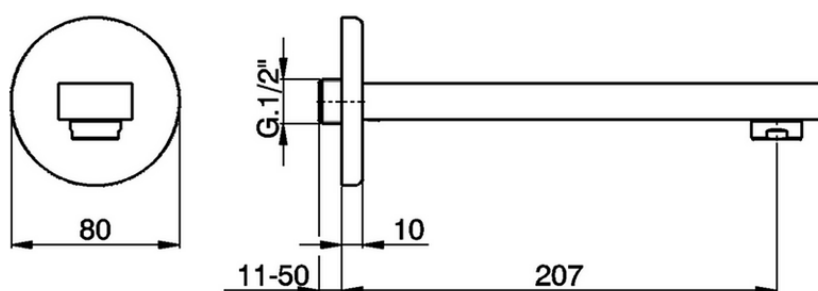

## Filler spout ROADSTER ACCENT\_RR000240

RR000240

<https://en.cisal.it/filler-spout-roadster-accent-rr000240>

2026-04-09