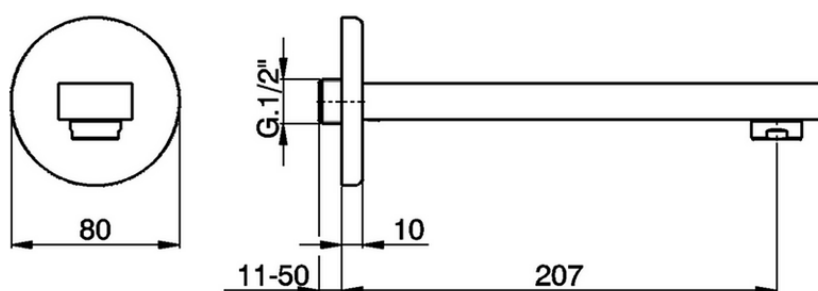

Filler spout ROADSTER ACCENT_RR000240

RR000240

<https://en.cisal.it/filler-spout-roadster-accent-rr000240>

2026-06-16