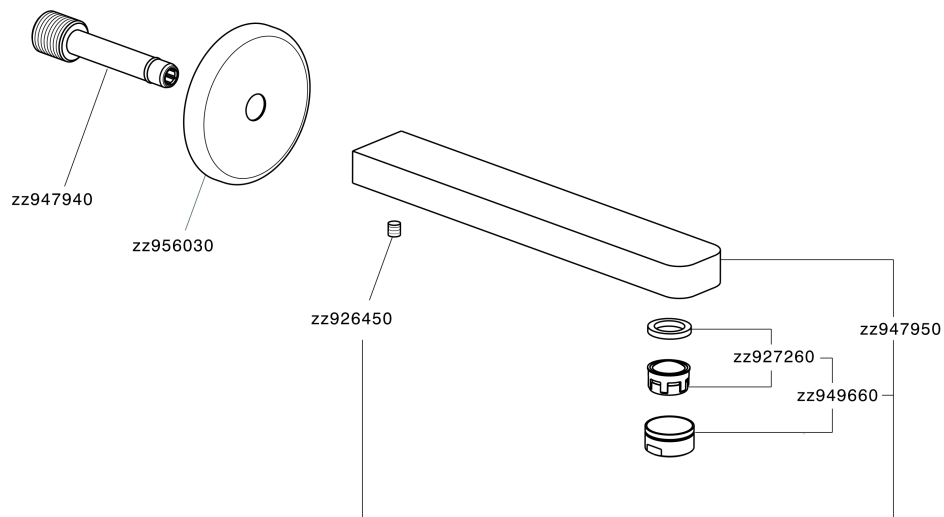

Filler spout ROADSTER ACCENT_RR000240

RR000240

<https://en.cisal.it/filler-spout-roadster-accent-rr000240>

2026-04-30