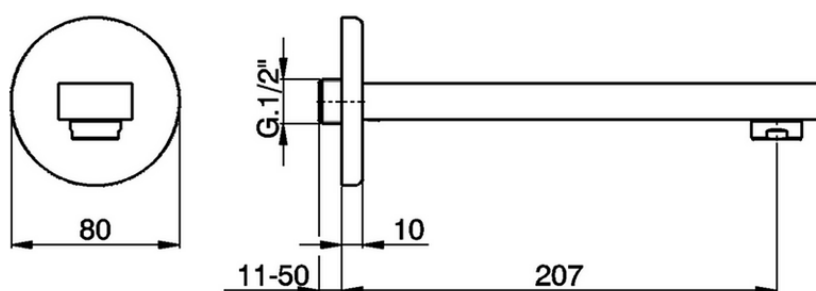

Filler spout ROADSTER ACCENT_RR000240

RR000240

<https://en.cisal.it/filler-spout-roadster-accent-rr000240>

2026-04-30