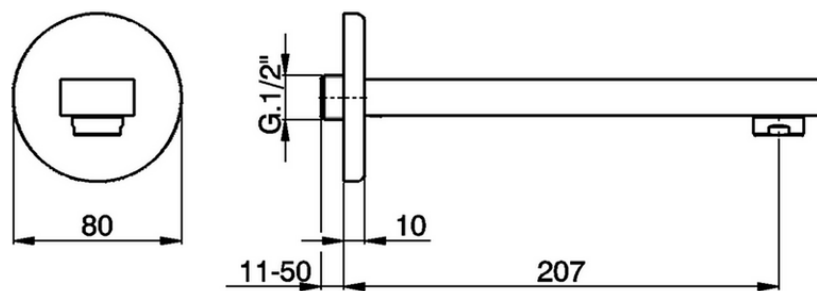

Filler spout ROADSTER ACCENT_RR000240

RR000240

<https://en.cisal.it/filler-spout-roadster-accent-rr000240>

2026-06-13