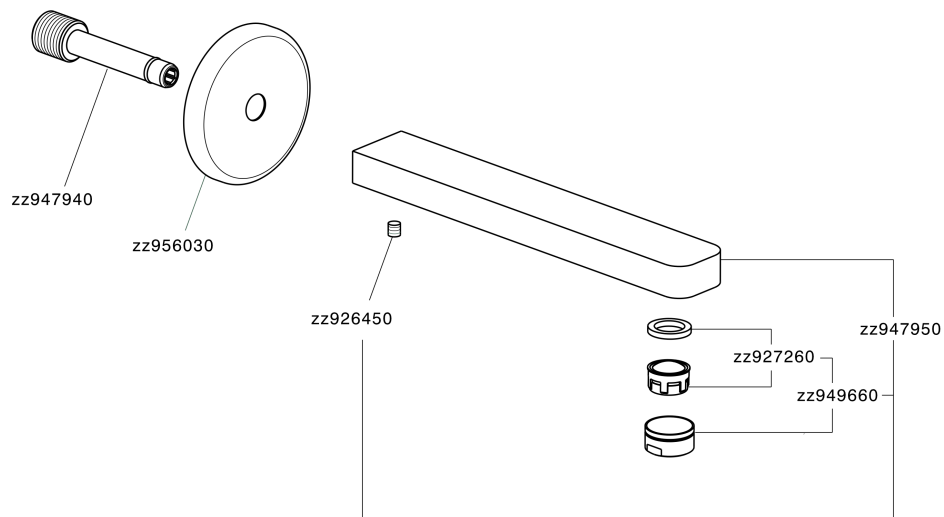

Filler spout ROADSTER ACCENT_RR000240

RR000240

<https://en.cisal.it/filler-spout-roadster-accent-rr000240>

2026-05-20