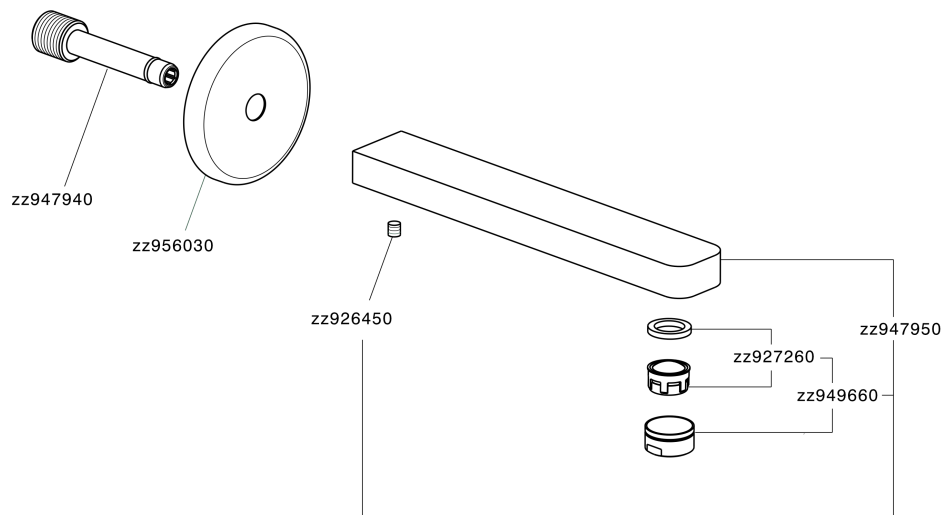

Filler spout ROADSTER ACCENT_RR000240

MODEL **RR000240**

Filler spout, 207 mm length, 1/2" M connection

AVAILABLE FINISHINGS

-  **21** 21 Chrome
-  **2B** 2B Polished Nickel
-  **2F** 2F Brushed Nickel
-  **2Q** 2Q Black Titanium
-  **40** 40 Matt Black
-  **4Q** 4Q Matt White

CHARACTERISTICS

Filler spout ROADSTER ACCENT_RR000240

RR000240

<https://en.cisal.it/filler-spout-roadster-accent-rr000240>

2026-06-13