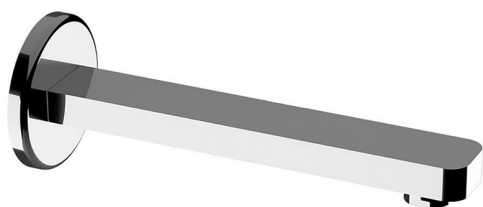

Filler spout ROADSTER ACCENT_RR000240

MODEL **RR000240**

Filler spout, 207 mm length, 1/2" M connection

AVAILABLE FINISHINGS

-  **21** 21 Chrome
-  **2B** 2B Polished Nickel
-  **2F** 2F Brushed Nickel
-  **2Q** 2Q Black Titanium
-  **40** 40 Matt Black
-  **4Q** 4Q Matt White

CHARACTERISTICS

Filler spout ROADSTER ACCENT_RR000240

RR000240

<https://en.cisal.it/filler-spout-roadster-accent-rr000240>

2026-06-13