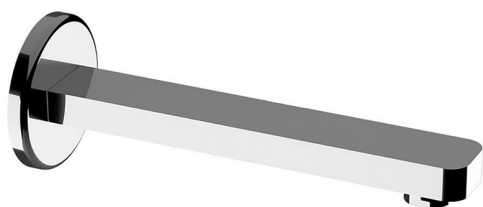

Filler spout ROADSTER ACCENT_RR000240

MODEL **RR000240**

Filler spout, 207 mm length, 1/2" M connection

AVAILABLE FINISHINGS

-  **21** 21 Chrome
-  **2B** 2B Polished Nickel
-  **2F** 2F Brushed Nickel
-  **2Q** 2Q Black Titanium
-  **40** 40 Matt Black
-  **4Q** 4Q Matt White

CHARACTERISTICS

Filler spout ROADSTER ACCENT_RR000240

RR000240

<https://en.cisal.it/filler-spout-roadster-accent-rr000240>

2026-04-30