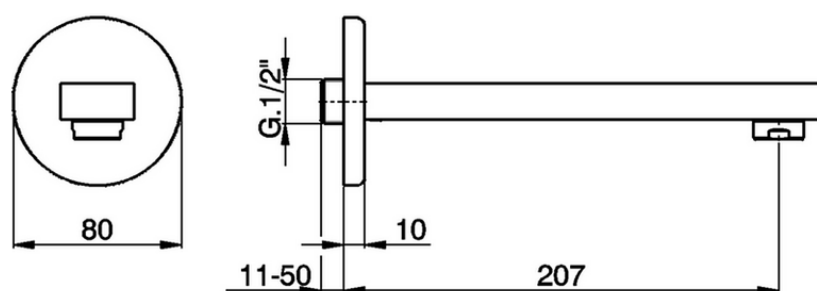

**Filler spout ROADSTER ACCENT\_RR000240**

RR000240

<https://en.cisal.it/filler-spout-roadster-accent-rr000240>

2026-06-14