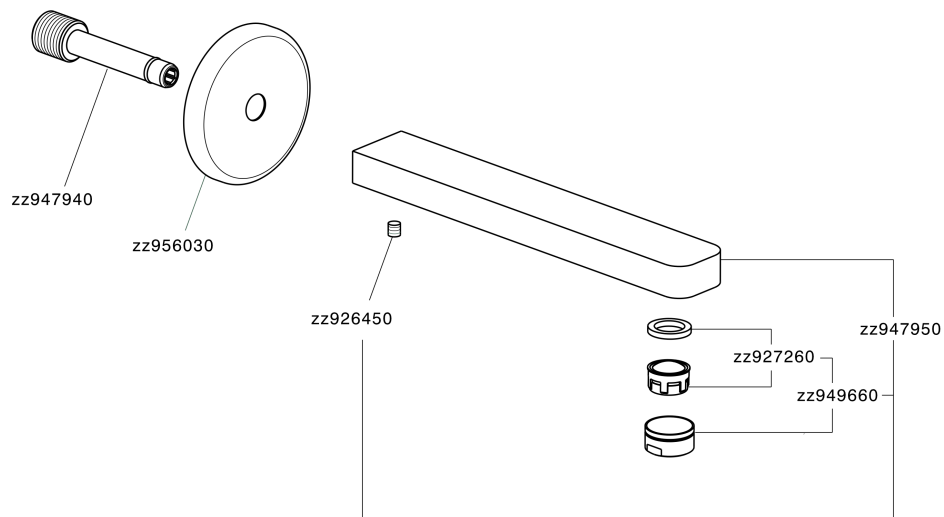

Filler spout ROADSTER ACCENT_RR000240

MODEL **RR000240**

Filler spout, 207 mm length, 1/2" M connection

AVAILABLE FINISHINGS

-  **21** 21 Chrome
-  **2B** 2B Polished Nickel
-  **2F** 2F Brushed Nickel
-  **2Q** 2Q Black Titanium
-  **40** 40 Matt Black
-  **4Q** 4Q Matt White

CHARACTERISTICS

Filler spout ROADSTER ACCENT_RR000240

RR000240

<https://en.cisal.it/filler-spout-roadster-accent-rr000240>

2026-04-29