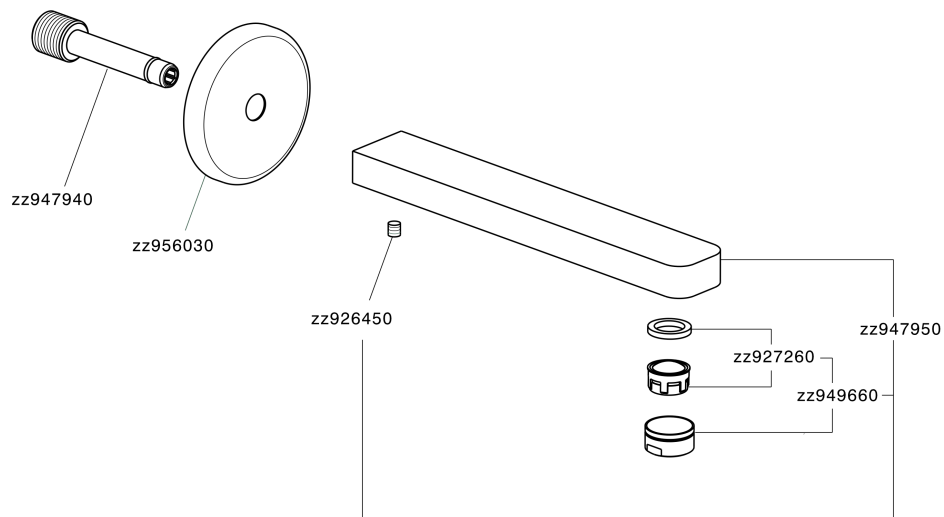

Filler spout ROADSTER ACCENT_RR000240

MODEL **RR000240**

Filler spout, 207 mm length, 1/2" M connection

AVAILABLE FINISHINGS

-  **21** 21 Chrome
-  **2B** 2B Polished Nickel
-  **2F** 2F Brushed Nickel
-  **2Q** 2Q Black Titanium
-  **40** 40 Matt Black
-  **4Q** 4Q Matt White

CHARACTERISTICS

Filler spout ROADSTER ACCENT_RR000240

RR000240

<https://en.cisal.it/filler-spout-roadster-accent-rr000240>

2026-04-08