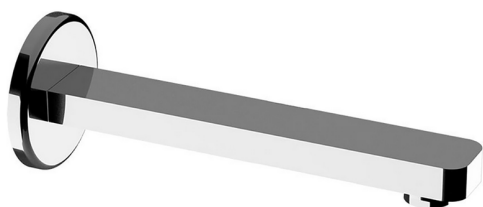

Filler spout ROADSTER ACCENT_RR000240

MODEL **RR000240**

Filler spout, 207 mm length, 1/2" M connection

AVAILABLE FINISHINGS

-  **21** 21 Chrome
-  **2B** 2B Polished Nickel
-  **2F** 2F Brushed Nickel
-  **2Q** 2Q Black Titanium
-  **40** 40 Matt Black
-  **4Q** 4Q Matt White

CHARACTERISTICS

Filler spout ROADSTER ACCENT_RR000240

RR000240

<https://en.cisal.it/filler-spout-roadster-accent-rr000240>

2026-04-29