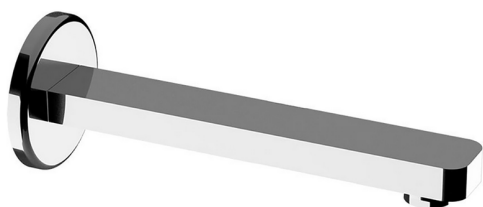

Filler spout ROADSTER ACCENT_RR000240

MODEL **RR000240**

Filler spout, 207 mm length, 1/2" M connection

AVAILABLE FINISHINGS

-  **21** 21 Chrome
-  **2B** 2B Polished Nickel
-  **2F** 2F Brushed Nickel
-  **2Q** 2Q Black Titanium
-  **40** 40 Matt Black
-  **4Q** 4Q Matt White

CHARACTERISTICS

Filler spout ROADSTER ACCENT_RR000240

RR000240

<https://en.cisal.it/filler-spout-roadster-accent-rr000240>

2026-04-08