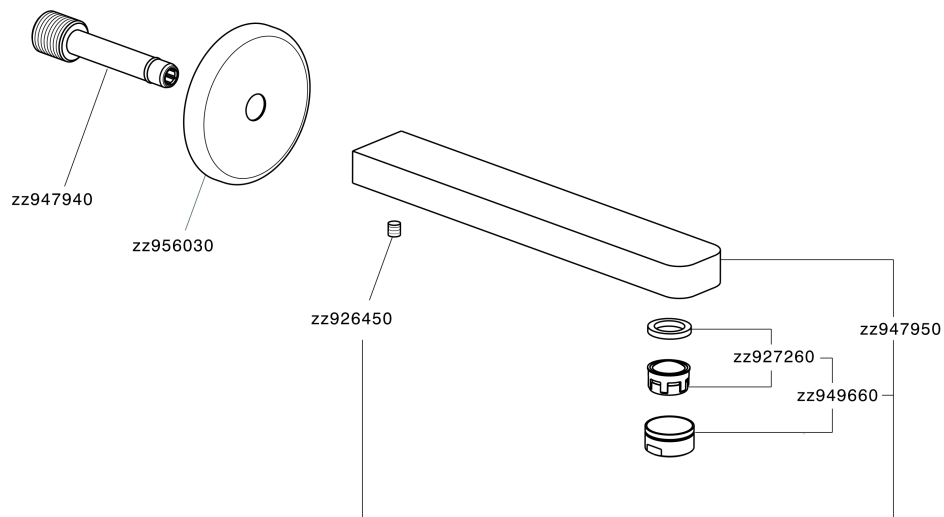

## Filler spout ROADSTER ACCENT\_RR000240

RR000240

<https://en.cisal.it/filler-spout-roadster-accent-rr000240>

2026-04-29