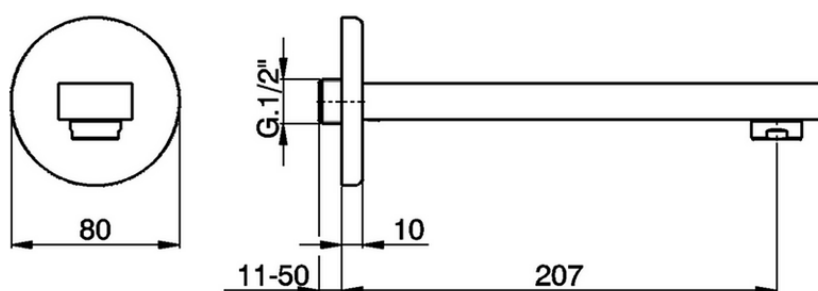

Filler spout ROADSTER ACCENT_RR000240

RR000240

<https://en.cisal.it/filler-spout-roadster-accent-rr000240>

2026-06-13