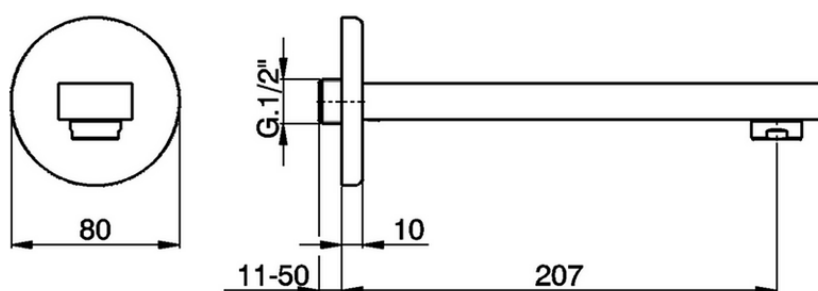

Filler spout ROADSTER ACCENT_RR000240

RR000240

<https://en.cisal.it/filler-spout-roadster-accent-rr000240>

2026-04-29