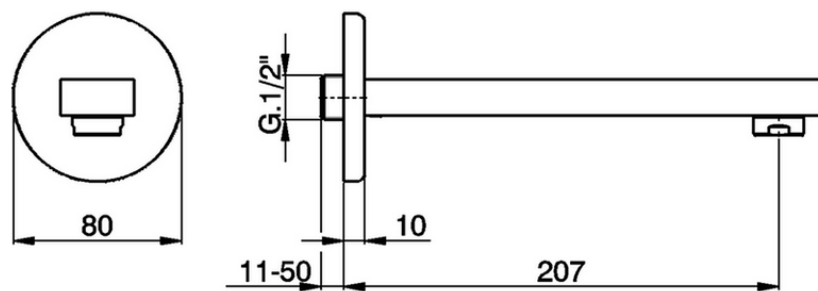

Filler spout ROADSTER ACCENT_RR000240

RR000240

<https://en.cisal.it/filler-spout-roadster-accent-rr000240>

2026-04-08