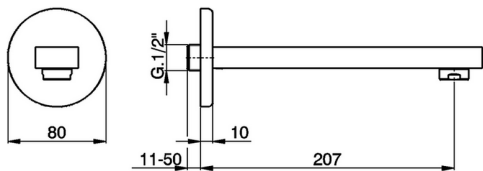

Filler spout ROADSTER ACCENT_RR000240

MODEL **RR000240**

Filler spout, 207 mm length, 1/2" M connection

AVAILABLE FINISHINGS

- **21** 21 Chrome
- **2B** 2B Polished Nickel
- **2F** 2F Brushed Nickel
- **2Q** 2Q Black Titanium
- **40** 40 Matt Black
- **4Q** 4Q Matt White

CHARACTERISTICS