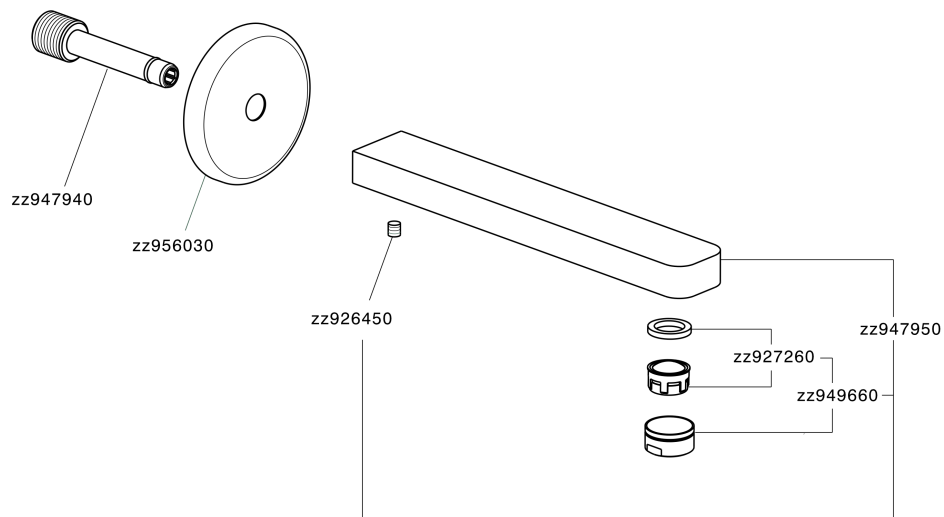

Filler spout ROADSTER ACCENT_RR000240

MODEL **RR000240**

Filler spout, 207 mm length, 1/2" M connection

AVAILABLE FINISHINGS

-  **21** 21 Chrome
-  **2B** 2B Polished Nickel
-  **2F** 2F Brushed Nickel
-  **2Q** 2Q Black Titanium
-  **40** 40 Matt Black
-  **4Q** 4Q Matt White

CHARACTERISTICS

Filler spout ROADSTER ACCENT_RR000240

RR000240

<https://en.cisal.it/filler-spout-roadster-accent-rr000240>

2026-06-15