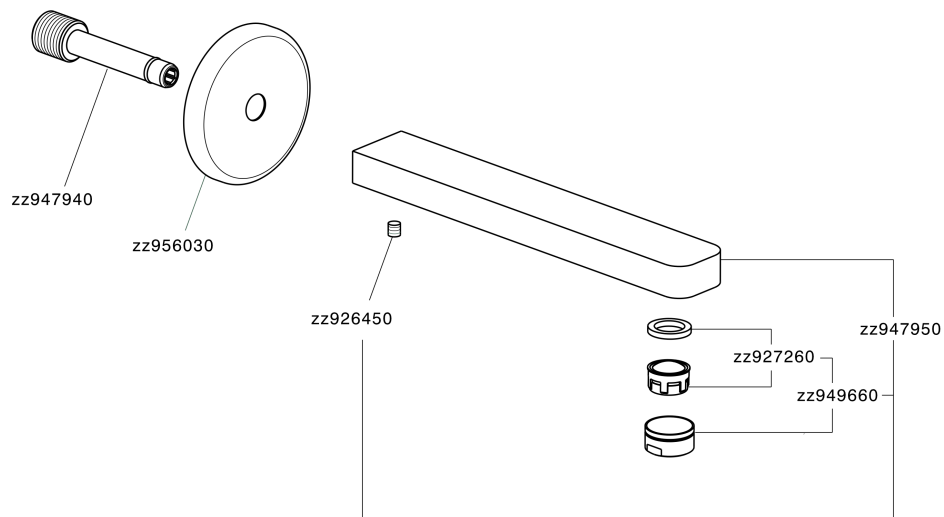

Filler spout ROADSTER ACCENT_RR000240

MODEL **RR000240**

Filler spout, 207 mm length, 1/2" M connection

AVAILABLE FINISHINGS

-  **21** 21 Chrome
-  **2B** 2B Polished Nickel
-  **2F** 2F Brushed Nickel
-  **2Q** 2Q Black Titanium
-  **40** 40 Matt Black
-  **4Q** 4Q Matt White

CHARACTERISTICS

Filler spout ROADSTER ACCENT_RR000240

RR000240

<https://en.cisal.it/filler-spout-roadster-accent-rr000240>

2026-04-09