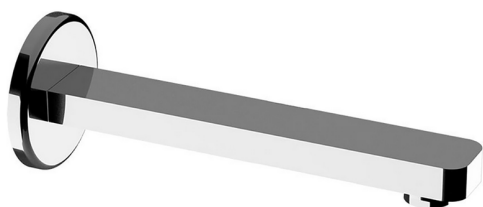

Filler spout ROADSTER ACCENT_RR000240

MODEL **RR000240**

Filler spout, 207 mm length, 1/2" M connection

AVAILABLE FINISHINGS

-  **21** 21 Chrome
-  **2B** 2B Polished Nickel
-  **2F** 2F Brushed Nickel
-  **2Q** 2Q Black Titanium
-  **40** 40 Matt Black
-  **4Q** 4Q Matt White

CHARACTERISTICS

Filler spout ROADSTER ACCENT_RR000240

RR000240

<https://en.cisal.it/filler-spout-roadster-accent-rr000240>

2026-06-15