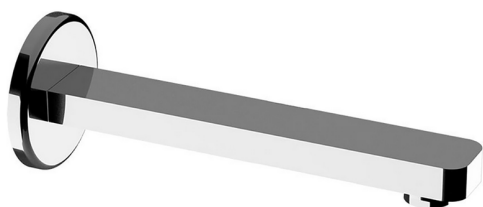

Filler spout ROADSTER ACCENT_RR000240

MODEL **RR000240**

Filler spout, 207 mm length, 1/2" M connection

AVAILABLE FINISHINGS

-  **21** 21 Chrome
-  **2B** 2B Polished Nickel
-  **2F** 2F Brushed Nickel
-  **2Q** 2Q Black Titanium
-  **40** 40 Matt Black
-  **4Q** 4Q Matt White

CHARACTERISTICS

Filler spout ROADSTER ACCENT_RR000240

RR000240

<https://en.cisal.it/filler-spout-roadster-accent-rr000240>

2026-04-09