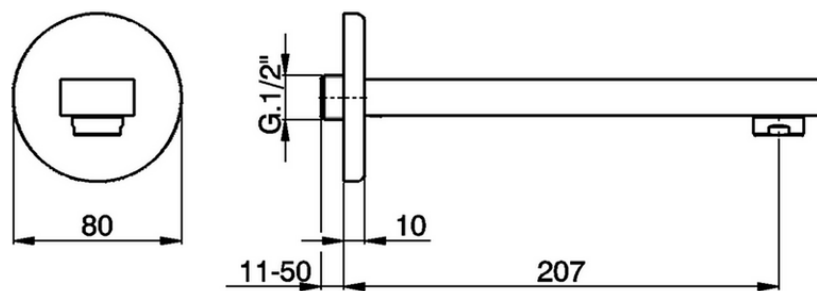

Filler spout ROADSTER ACCENT_RR000240

RR000240

<https://en.cisal.it/filler-spout-roadster-accent-rr000240>

2026-04-09