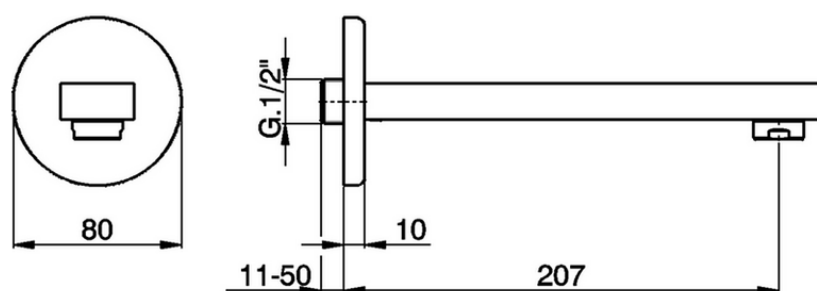

Filler spout ROADSTER ACCENT_RR000240

RR000240

<https://en.cisal.it/filler-spout-roadster-accent-rr000240>

2026-05-20