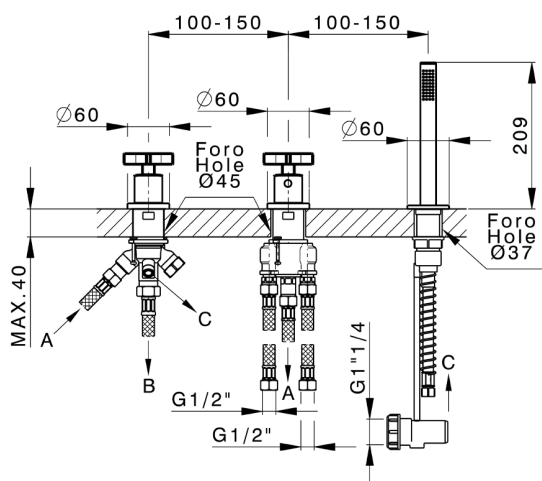

## Thermostatic deck-mounted 3-hole mixer GRACE\_GST79010

MODEL **GST79010**

Thermostatic deck-mounted 3-hole mixer, 2 outlet deviasstop cartridge, 22,5 mm Brass One Spray handshower, 150 cm pull-out flexible hose

### CHARACTERISTICS

Cartridge Spare Parts **24.04A.PP**

**8x20 Plus P Thermostatic Valve**

2026-06-13