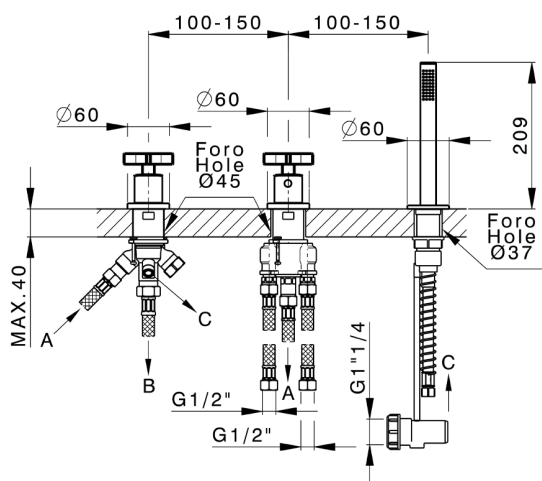

## Thermostatic deck-mounted 3-hole mixer GRACE\_GST79010

MODEL **GST79010**

Thermostatic deck-mounted 3-hole mixer, 2 outlet deviasstop cartridge, 22,5 mm Brass One Spray handshower, 150 cm pull-out flexible hose

### CHARACTERISTICS

Cartridge Spare Parts **24.04A.PP**

**8x20 Plus P Thermostatic Valve**

2026-05-19