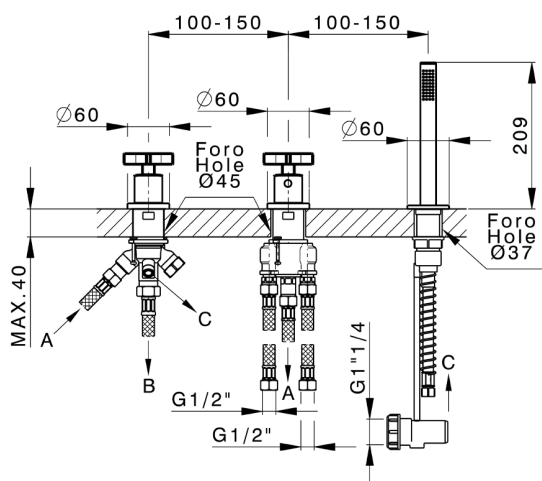

## Thermostatic deck-mounted 3-hole mixer GRACE\_GST79010

MODEL **GST79010**

Thermostatic deck-mounted 3-hole mixer, 2 outlet deviasstop cartridge, 22,5 mm Brass One Spray handshower, 150 cm pull-out flexible hose

### CHARACTERISTICS

Cartridge Spare Parts **24.04A.PP**

**8x20 Plus P Thermostatic Valve**

2026-04-08