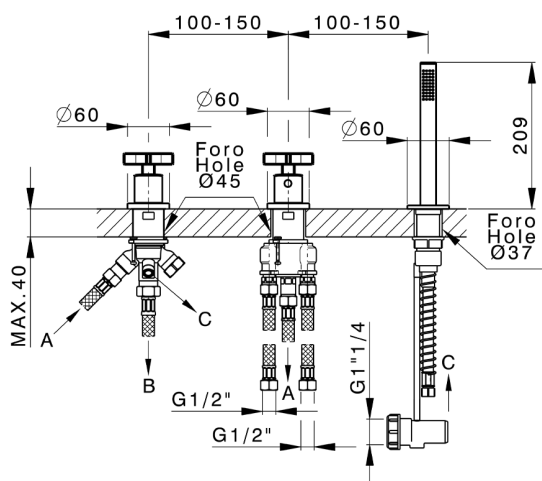

## Thermostatic deck-mounted 3-hole mixer GRACE\_GST79010

MODEL **GST79010**

Thermostatic deck-mounted 3-hole mixer, 2 outlet deviasstop cartridge, 22,5 mm Brass One Spray handshower, 150 cm pull-out flexible hose

### CHARACTERISTICS

Cartridge Spare Parts **24.04A.PP**

**8x20 Plus P Thermostatic Valve**

2026-04-29