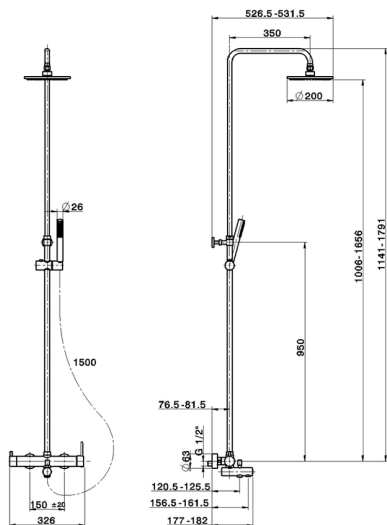

## 3-functions single lever bath set SHOWER COLUMNS\_CV004120

MODEL **CV004120**

3-functions single lever bath set, 2 outlet devia stop cartridge, adjustable riser column, sliding handshower bracket, ABS D.26 mm minimalistic one spray handshower, 200 mm ABS round showerhead, 150 cm smooth SILVERFLEX Flexible Hose

AVAILABLE FINISHINGS

CHARACTERISTICS

Cartridge Spare Parts **ZZ95409000**

**35 mm Cartridge**

### EcoStop

EcoStop feature limits water flow to approximately 50% of maximum output with one point of resistance on setting. Push slightly past the middle stop only when full water output is required. This will save water up to 50%.

### DeviaStop

The Cisal Devia Stop technology allows to adjust the water flow and to direct it to the selected output point (overhead soaker, hand shower, etc).

2024-09-08