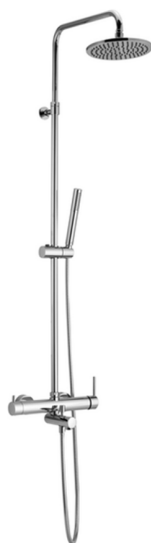

## 3-functions single lever bath set SHOWER COLUMNS\_CV004120

MODEL **CV004120**

3-functions single lever bath set, 2 outlet devia stop cartridge, adjustable riser column, sliding handshower bracket, ABS D.26 mm minimalistic one spray handshower, 200 mm ABS round showerhead, 150 cm smooth SILVERFLEX Flexible Hose

AVAILABLE FINISHINGS

CHARACTERISTICS

Cartridge Spare Parts **ZZ95409000**

**35 mm Cartridge**

### EcoStop

EcoStop feature limits water flow to approximately 50% of maximum output with one point of resistance on setting. Push slightly past the middle stop only when full water output is required. This will save water up to 50%.

### DeviaStop

The Cisal Devia Stop technology allows to adjust the water flow and to direct it to the selected output point (overhead soaker, hand shower, etc).

2024-09-08