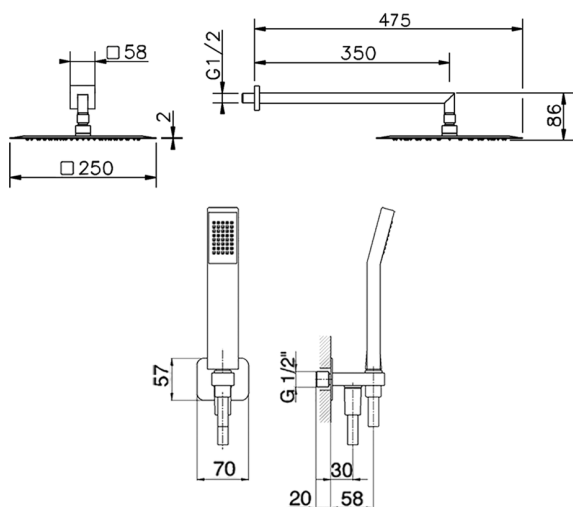

Arm and Shower Set with wall elbow integrated SHOWER_DS0K0050

MODEL **DS0K0050**

Arm and Shower Set with wall elbow integrated, 350 mm shower arm, 250x250 mm INOX square showerhead 2 mm thick, 42x18 mm ABS Quad one spray handshower, 1/2" wall elbow, 150 cm smooth SILVERFLEX Flexible Hose

AVAILABLE FINISHINGS

CHARACTERISTICS

2026-04-26