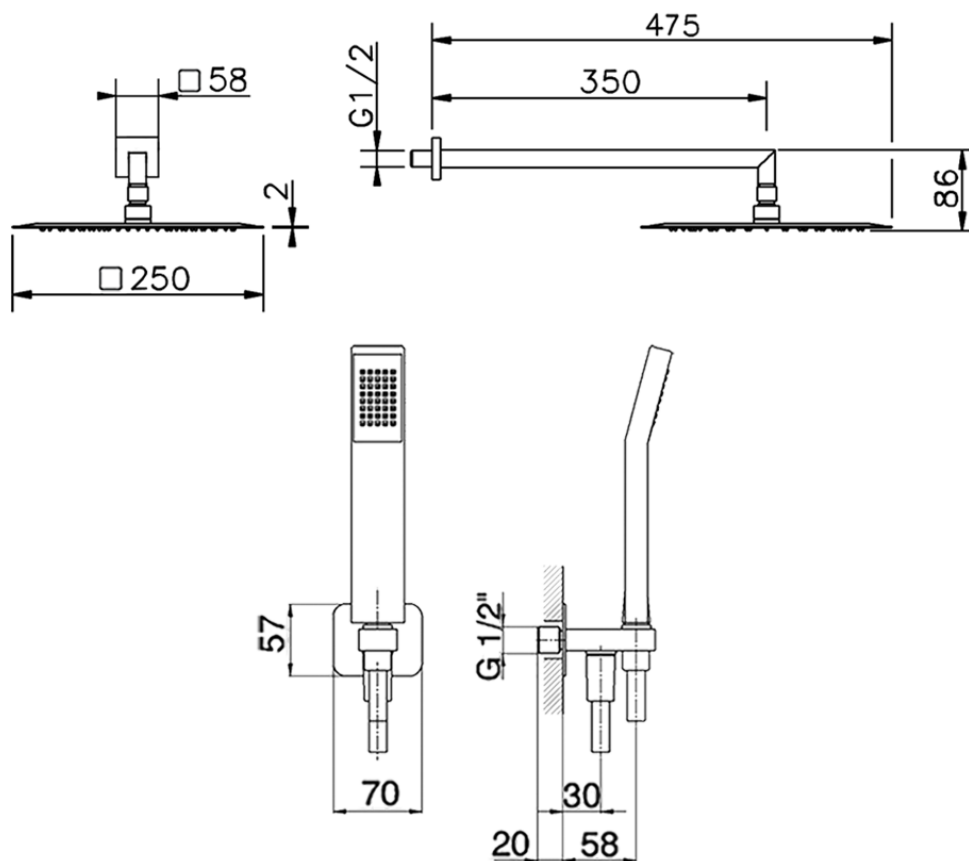

## Arm and Shower Set with wall elbow integrated SHOWER\_DS0K0050

DS0K0050

<https://en.cisal.it/arm-and-shower-set-with-wall-elbow-integrated-shower-ds0k0050>

2026-04-06