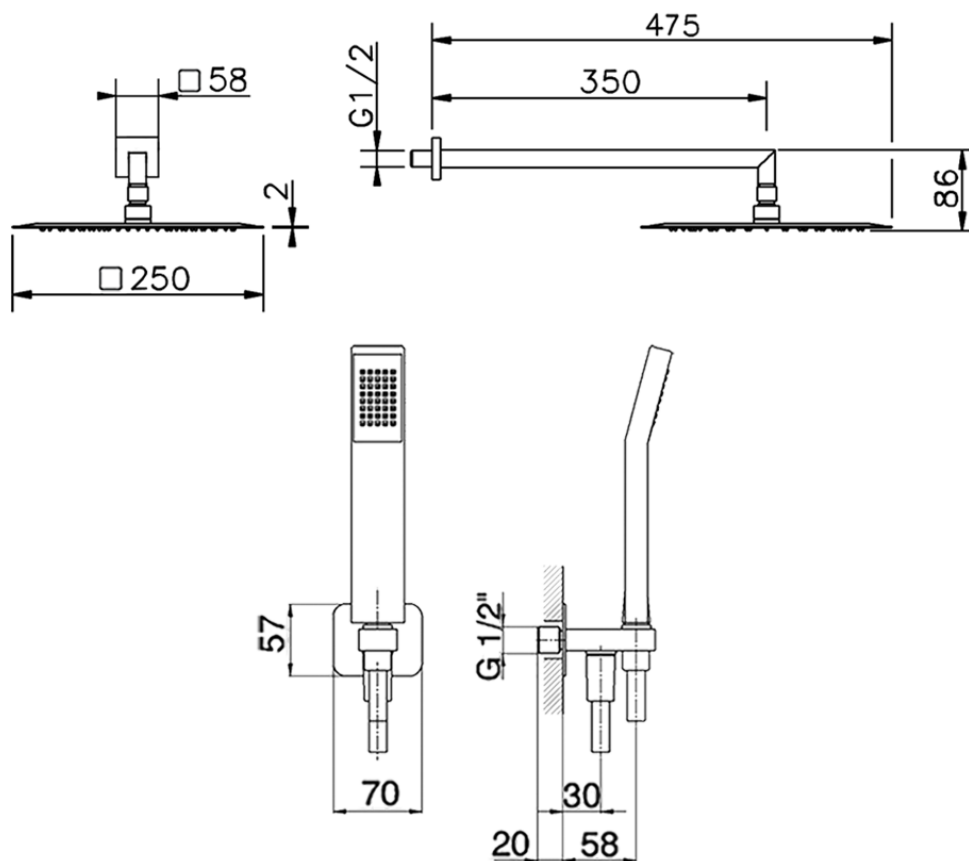

Arm and Shower Set with wall elbow integrated SHOWER_DS0K0050

DS0K0050

<https://en.cisal.it/arm-and-shower-set-with-wall-elbow-integrated-shower-ds0k0050>

2026-06-13