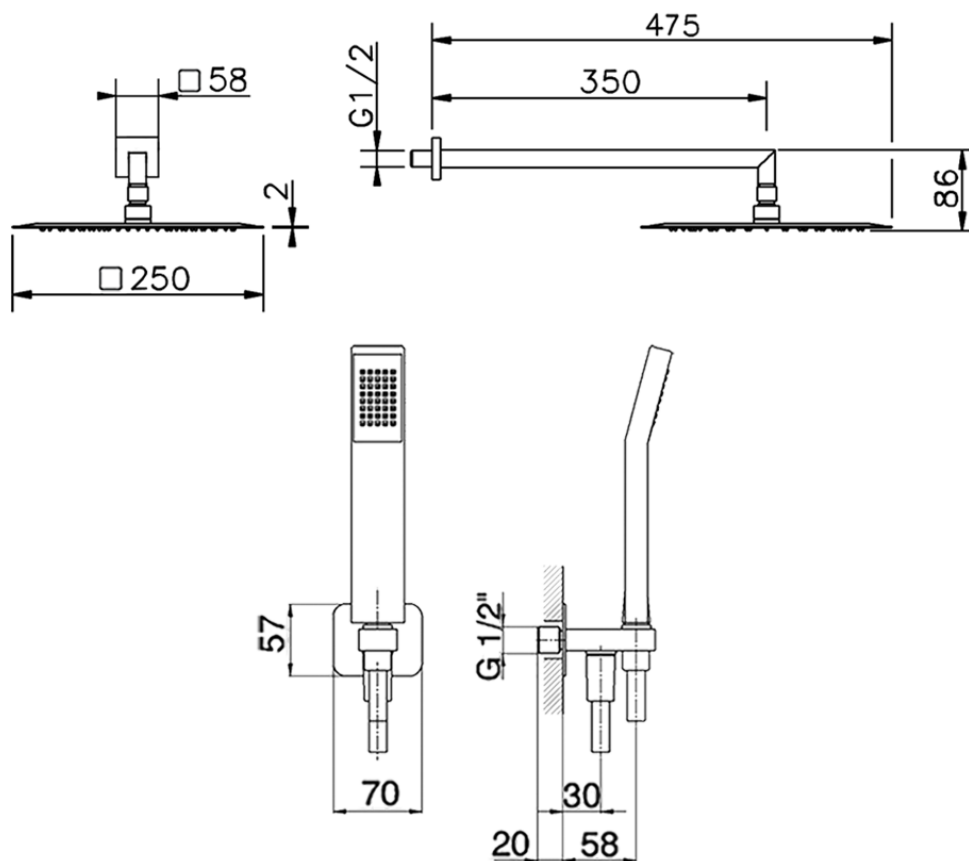

## Arm and Shower Set with wall elbow integrated SHOWER\_DS0K0050

DS0K0050

<https://en.cisal.it/arm-and-shower-set-with-wall-elbow-integrated-shower-ds0k0050>

2026-05-17