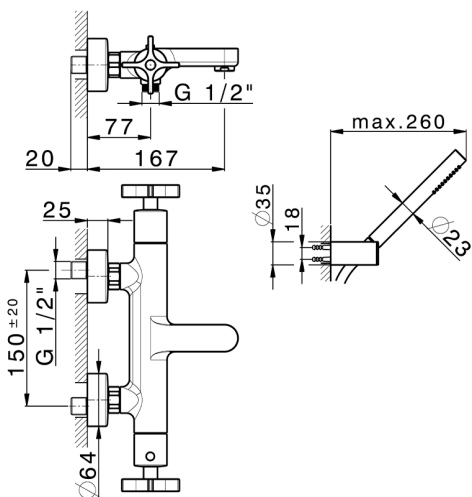

## Thermostatic bath mixer, with shower set GRACE\_GSD21016

MODEL **GSD21016**

Thermostatic bath mixer, with shower set, wall mounted swivel handshower bracket, 22,5 mm Brass One Spray handshower, 150 cm smooth SUPREME Flexible Hose

### CHARACTERISTICS

Cartridge Spare Parts **22.04A.AR - ZZ97279004**

**Argo 2 (long filter) Thermostatic Valve**

### DeviaStop

The Cisal Devia Stop technology allows to adjust the water flow and to direct it to the selected output point (overhead soaker, hand shower, etc).