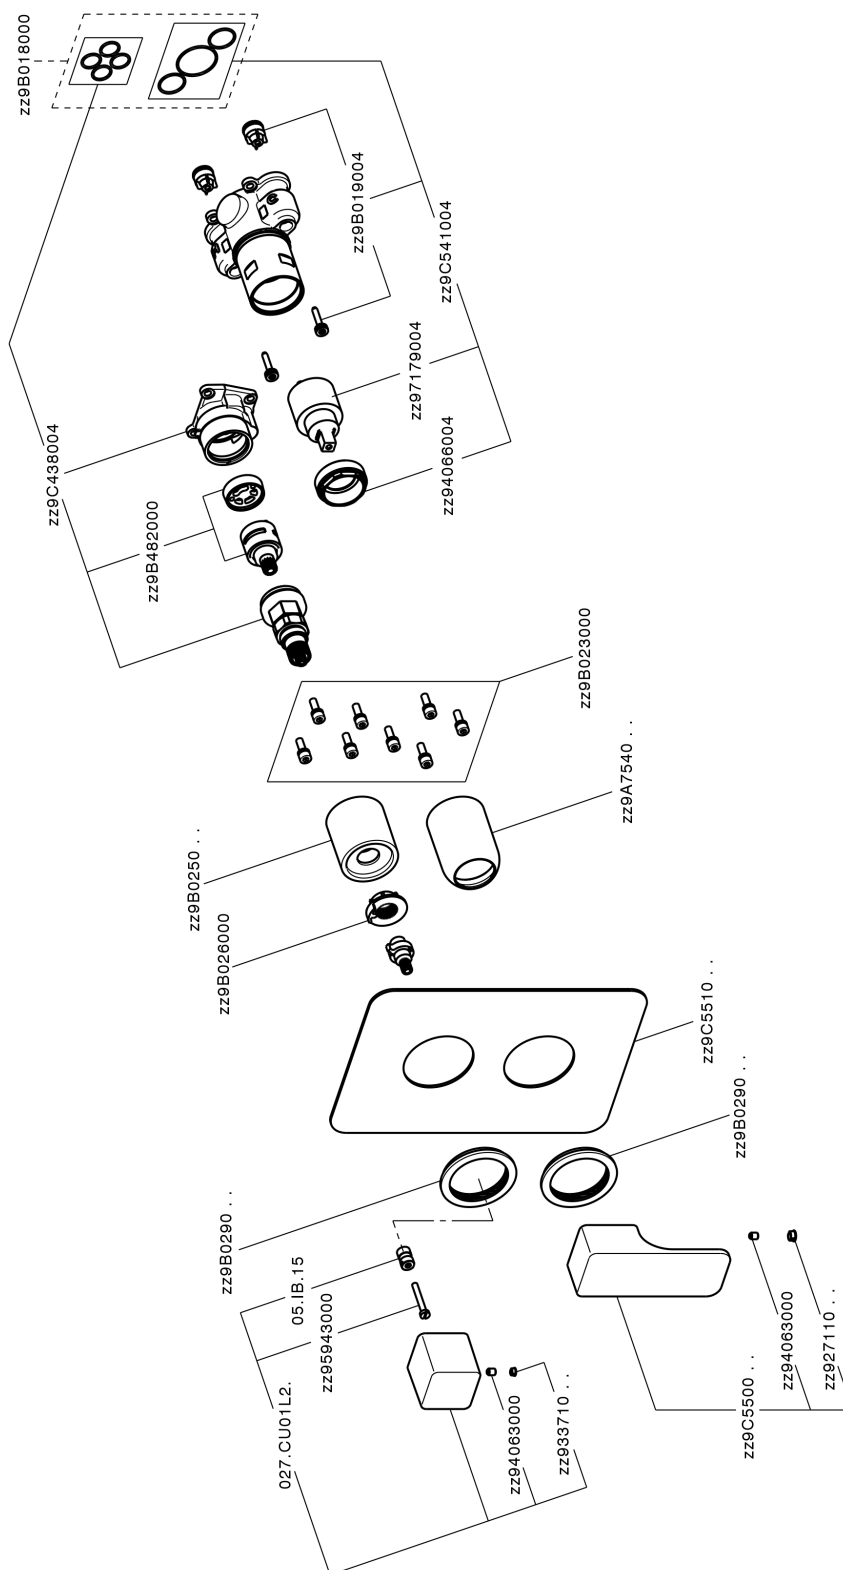

Exposed part for Single Lever One Box Valve CUBIC_CU0BM030

CU0BM030

<https://en.cisal.it/exposed-part-for-single-lever-one-box-valve-cubic-cu0bm030>

One Box Universal Concealed Part ONE BOX_ZA00B031

ZA00B031

<https://en.cisal.it/one-box-universal-concealed-part-one-box-za00b031>

One Box Universal Concealed Part ONE BOX_ZA00B030

ZA00B030

<https://en.cisal.it/one-box-universal-concealed-part-one-box-za00b030>

2024-12-22