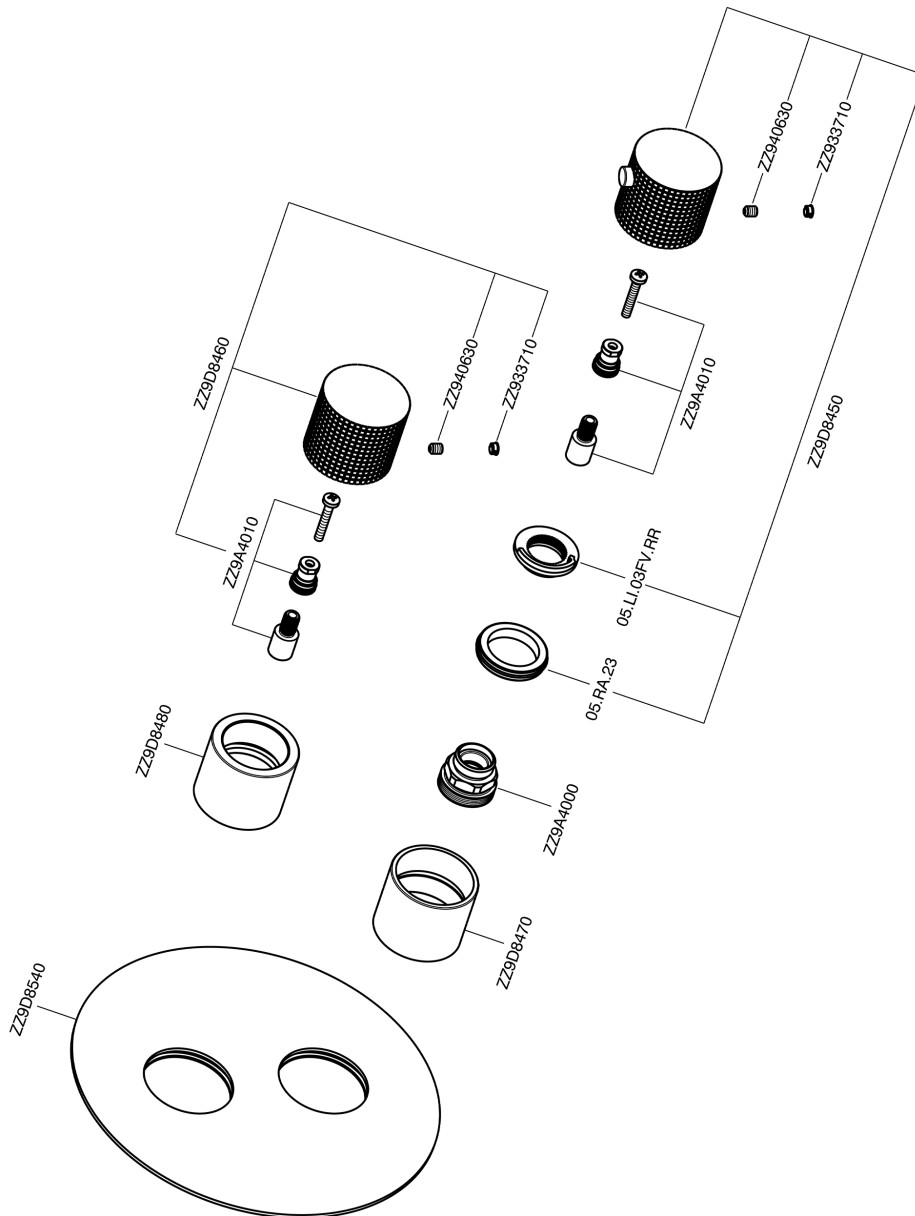

## Exposed part for con.thermo.shower valve, 2-outlet NUANCE X32\_X1018100

X1018100

<https://en.cisal.it/exposed-part-for-con-thermo-shower-valve-2-outlet-nuance-x32-x1018100>

## Concealed thermostatic shower valve, 2-outlets CONCEALED\_ZA018101

ZA018101

<https://en.cisal.it/concealed-thermostatic-shower-valve-2-outlets-concealed-za018101>

2024-12-22