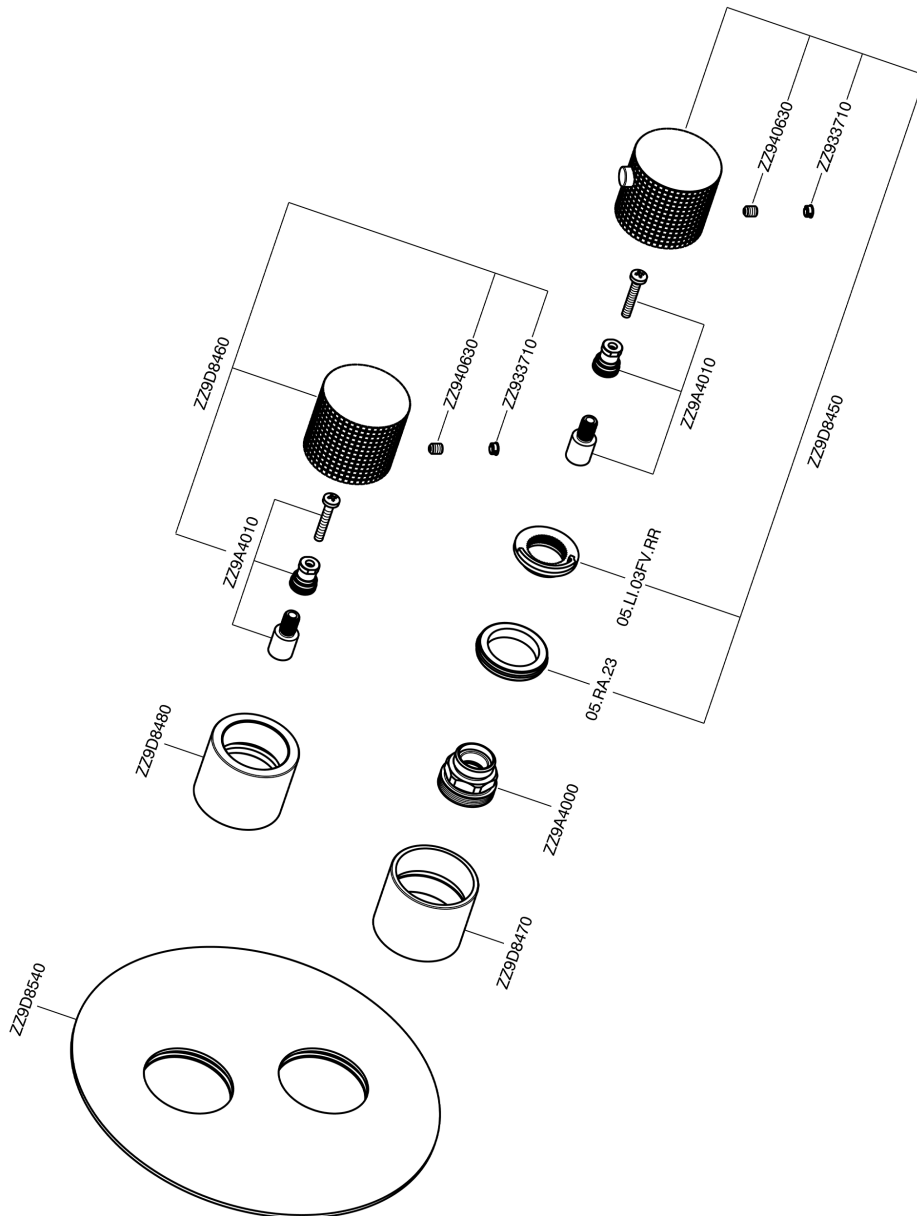

## Exposed part for con.thermo.shower valve, 2-outlet NUANCE X32\_X1018100

X1018100

<https://en.cisal.it/exposed-part-for-con-thermo-shower-valve-2-outlet-nuance-x32-x1018100>

## Concealed thermostatic shower valve, 2-outlets CONCEALED\_ZA018101

ZA018101

<https://en.cisal.it/concealed-thermostatic-shower-valve-2-outlets-concealed-za018101>

2024-12-22