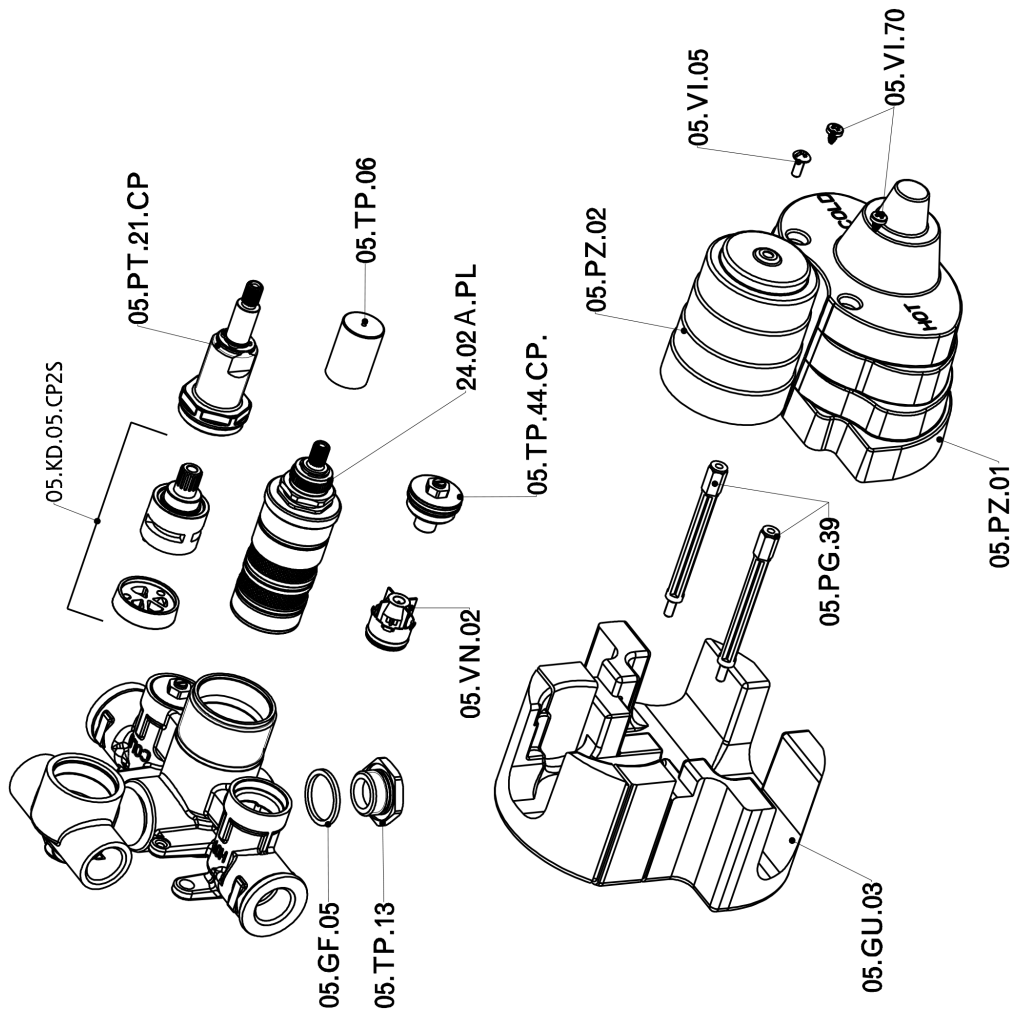

## Exposed part for con.thermo.shower valve, 2-outlet NUANCE X32\_X1018100

X1018100

<https://en.cisal.it/exposed-part-for-con-thermo-shower-valve-2-outlet-nuance-x32-x1018100>

## Concealed thermostatic shower valve, 2-outlets CONCEALED\_ZA018101

ZA018101

<https://en.cisal.it/concealed-thermostatic-shower-valve-2-outlets-concealed-za018101>

2024-12-22