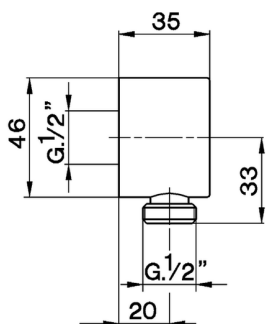

## Elbow SHOWER\_DS017300

MODEL **DS017300**

Elbow

AVAILABLE FINISHINGS

-  **21** 21 Chrome
-  **2A** 2A Satin Brushed Nickel
-  **2F** 2F Brushed Nickel

CHARACTERISTICS

2026-04-24