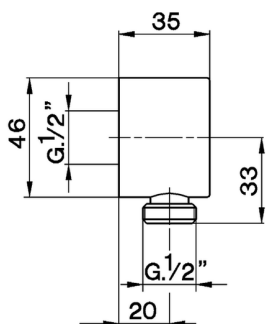

Elbow SHOWER_DS017300

MODEL **DS017300**

Elbow

AVAILABLE FINISHINGS

-  **21** 21 Chrome
-  **2A** 2A Satin Brushed Nickel
-  **2F** 2F Brushed Nickel

CHARACTERISTICS

2026-05-15