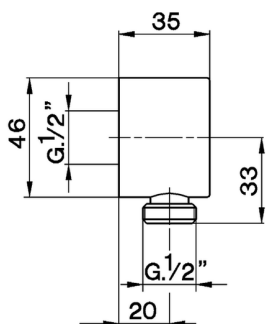

Elbow SHOWER_DS017300

MODEL **DS017300**

Elbow

AVAILABLE FINISHINGS

-  **21** 21 Chrome
-  **2A** 2A Satin Brushed Nickel
-  **2F** 2F Brushed Nickel

CHARACTERISTICS

2026-06-05