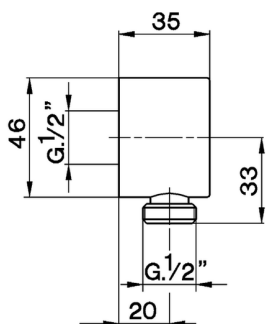

Elbow SHOWER_DS017300

MODEL **DS017300**

Elbow

AVAILABLE FINISHINGS

-  **21** 21 Chrome
-  **2A** 2A Satin Brushed Nickel
-  **2F** 2F Brushed Nickel

CHARACTERISTICS

2026-04-24