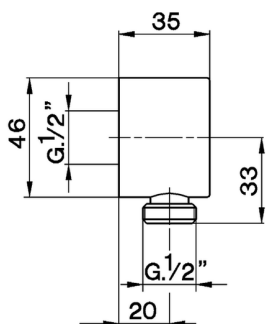

Elbow SHOWER_DS017300

MODEL **DS017300**

Elbow

AVAILABLE FINISHINGS

-  **21** 21 Chrome
-  **2A** 2A Satin Brushed Nickel
-  **2F** 2F Brushed Nickel

CHARACTERISTICS

2026-06-04