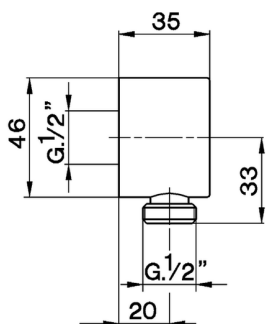

## Elbow SHOWER\_DS017300

MODEL **DS017300**

Elbow

AVAILABLE FINISHINGS

-  **21** 21 Chrome
-  **2A** 2A Satin Brushed Nickel
-  **2F** 2F Brushed Nickel

CHARACTERISTICS

2026-05-15