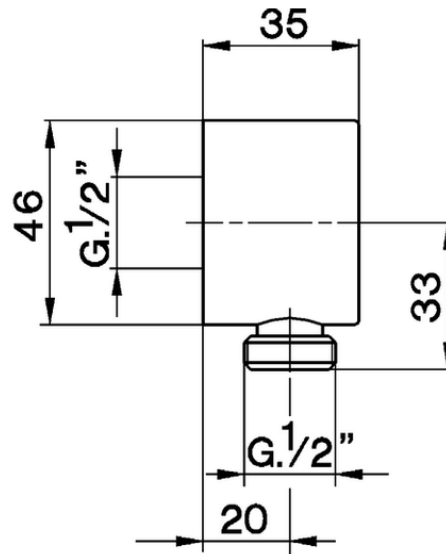

Elbow SHOWER_DS017300

DS017300

<https://en.cisal.it/elbow-shower-ds017300>

2026-06-04