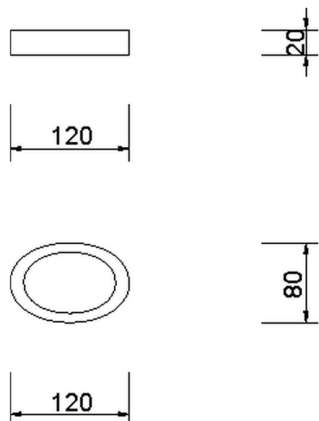

Soap-dish BATHROOM ACCESSORIES_AE090480

MODEL **AE090480**

Soap-dish,ceramic

AVAILABLE FINISHINGS

 **00** 00 Without finishing

CHARACTERISTICS

2026-04-30