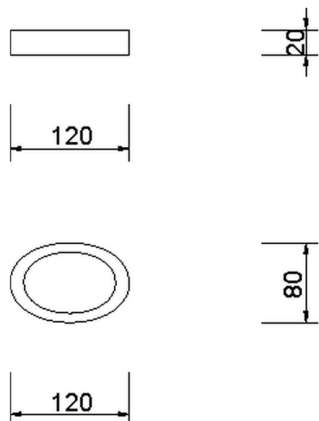

Soap-dish BATHROOM ACCESSORIES_AE090480

MODEL **AE090480**

Soap-dish,ceramic

AVAILABLE FINISHINGS

 **00** 00 Without finishing

CHARACTERISTICS

2026-04-08