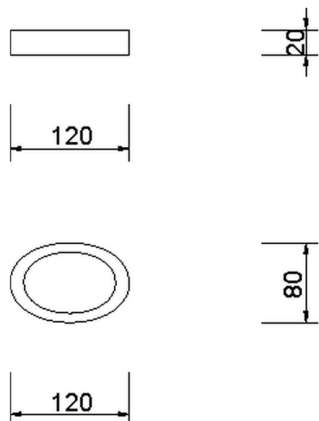

Soap-dish BATHROOM ACCESSORIES_AE090480

MODEL **AE090480**

Soap-dish,ceramic

AVAILABLE FINISHINGS

 **00** 00 Without finishing

CHARACTERISTICS

2026-06-13