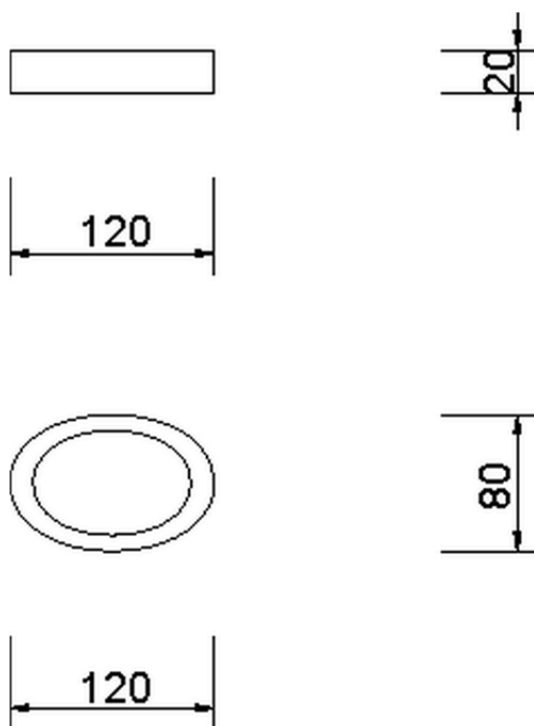

## Soap-dish BATHROOM ACCESSORIES\_AE090480

AE090480

<https://en.cisal.it/soap-dish-bathroom-accessories-ae090480>

2026-04-28