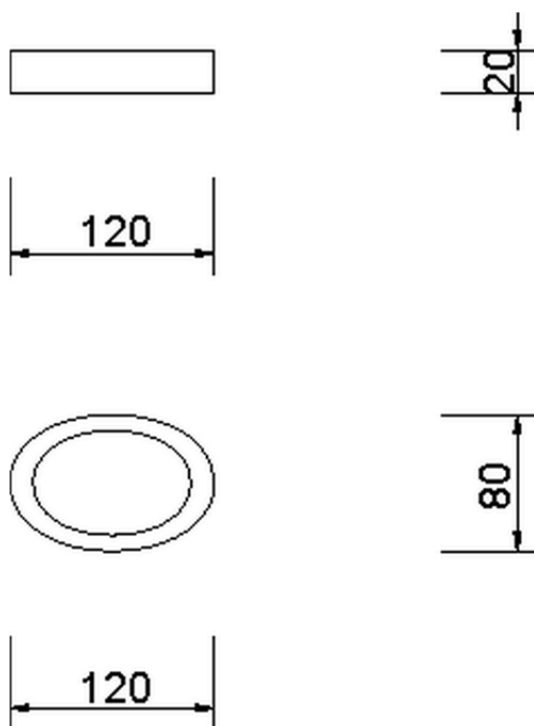

Soap-dish BATHROOM ACCESSORIES_AE090480

AE090480

<https://en.cisal.it/soap-dish-bathroom-accessories-ae090480>

2026-06-08