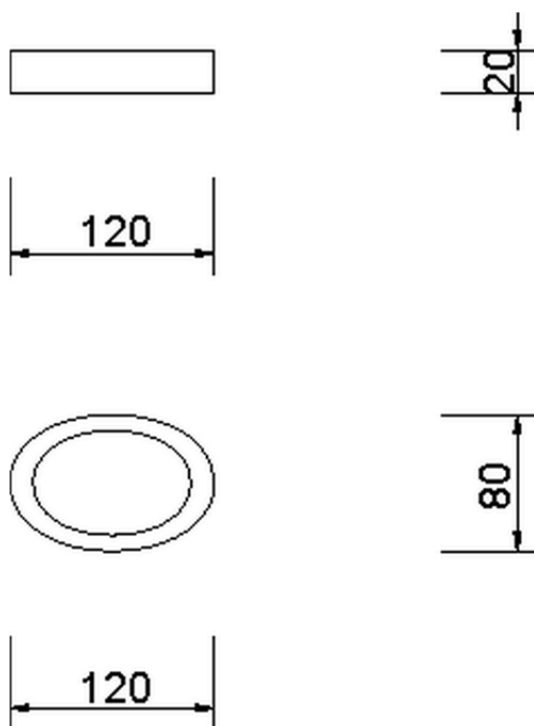

## Soap-dish BATHROOM ACCESSORIES\_AE090480

AE090480

<https://en.cisal.it/soap-dish-bathroom-accessories-ae090480>

2026-06-29