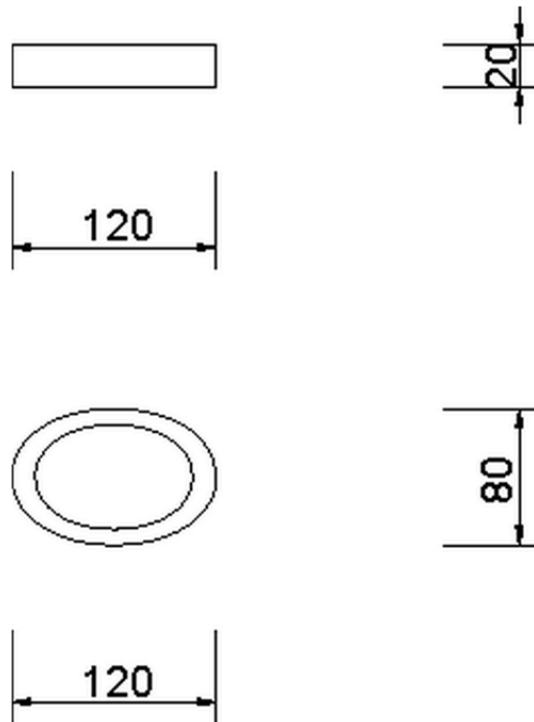

Soap-dish BATHROOM ACCESSORIES_AE090480

AE090480

<https://en.cisal.it/soap-dish-bathroom-accessories-ae090480>

2026-04-08