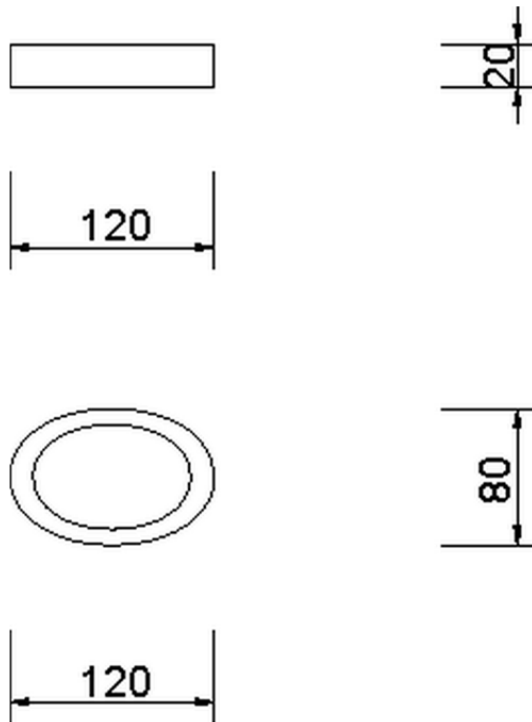

## Soap-dish BATHROOM ACCESSORIES\_AE090480

AE090480

<https://en.cisal.it/soap-dish-bathroom-accessories-ae090480>

2026-05-19