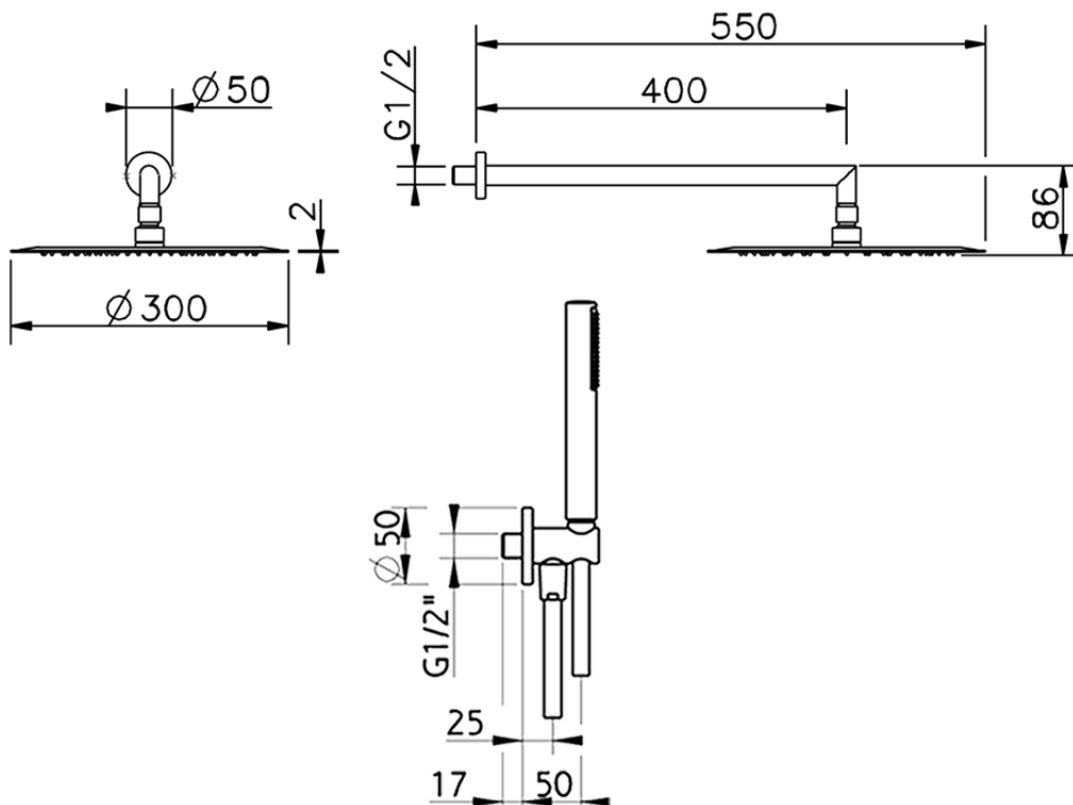

## Arm and Shower Set with wall elbow integrated SHOWER\_DS0K0030

DS0K0030

<https://en.cisal.it/arm-and-shower-set-with-wall-elbow-integrated-shower-ds0k0030>

2026-06-14