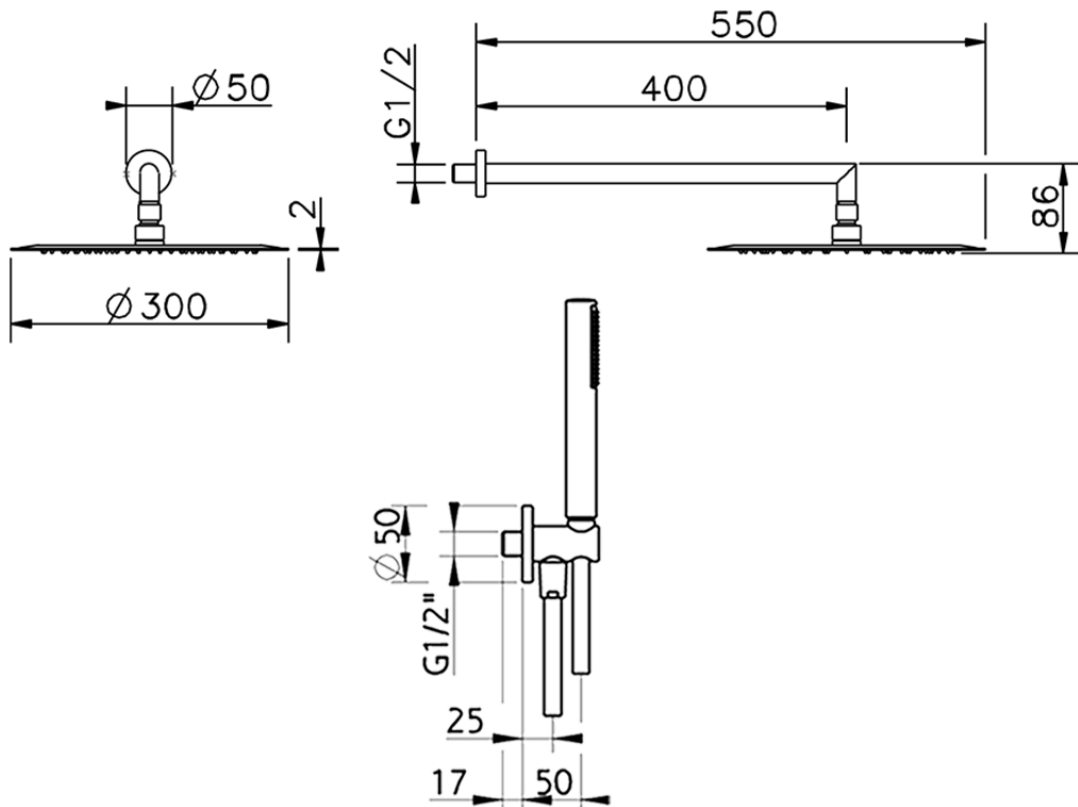

Arm and Shower Set with wall elbow integrated SHOWER_DS0K0030

DS0K0030

<https://en.cisal.it/arm-and-shower-set-with-wall-elbow-integrated-shower-ds0k0030>

2026-04-26