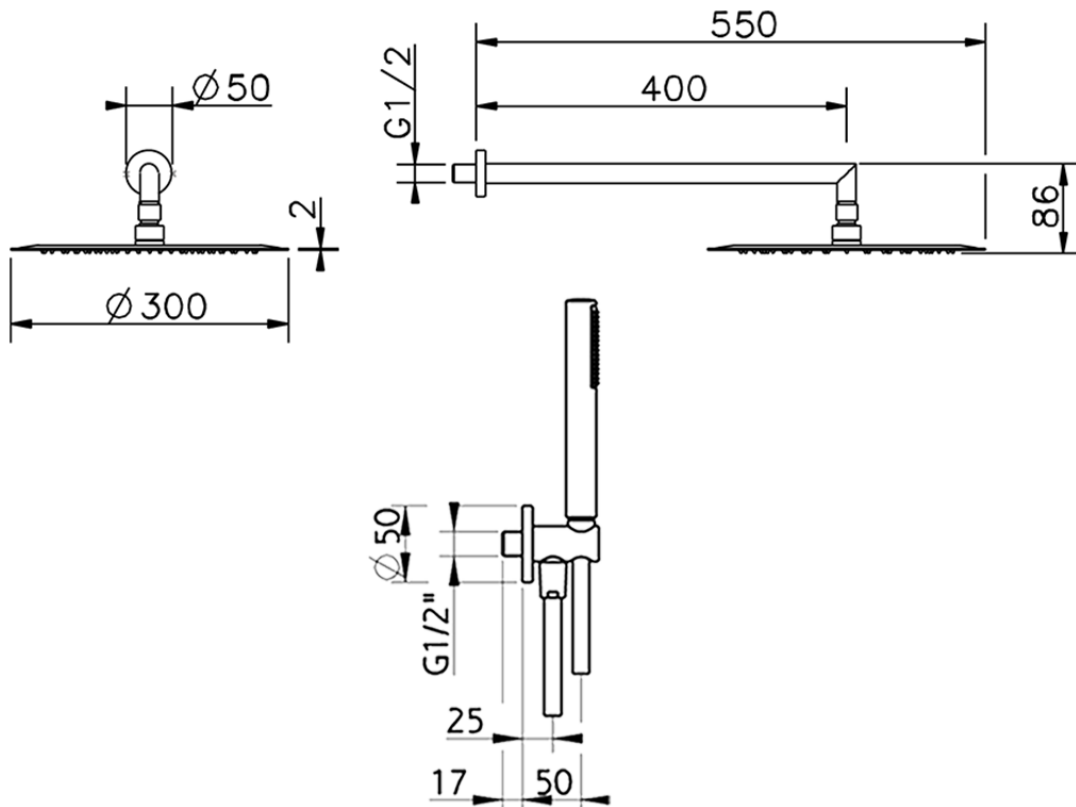

Arm and Shower Set with wall elbow integrated SHOWER_DS0K0030

DS0K0030

<https://en.cisal.it/arm-and-shower-set-with-wall-elbow-integrated-shower-ds0k0030>

2026-05-17