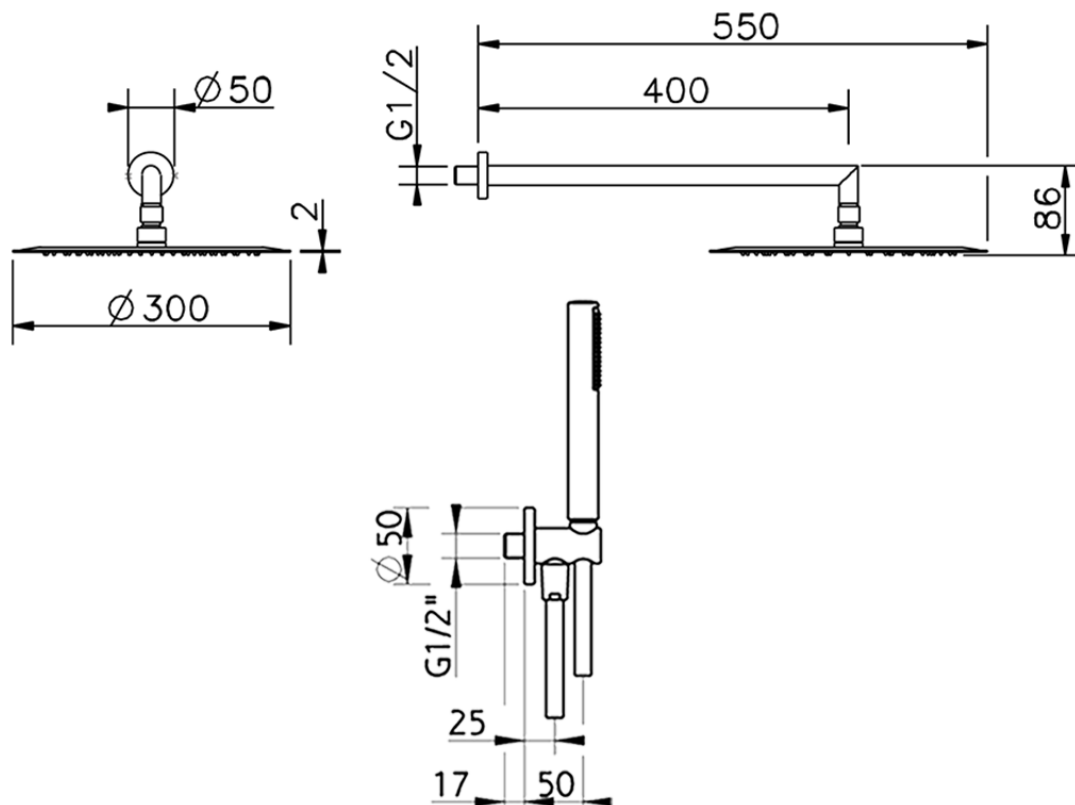

Arm and Shower Set with wall elbow integrated SHOWER_DS0K0030

DS0K0030

<https://en.cisal.it/arm-and-shower-set-with-wall-elbow-integrated-shower-ds0k0030>

2026-05-17