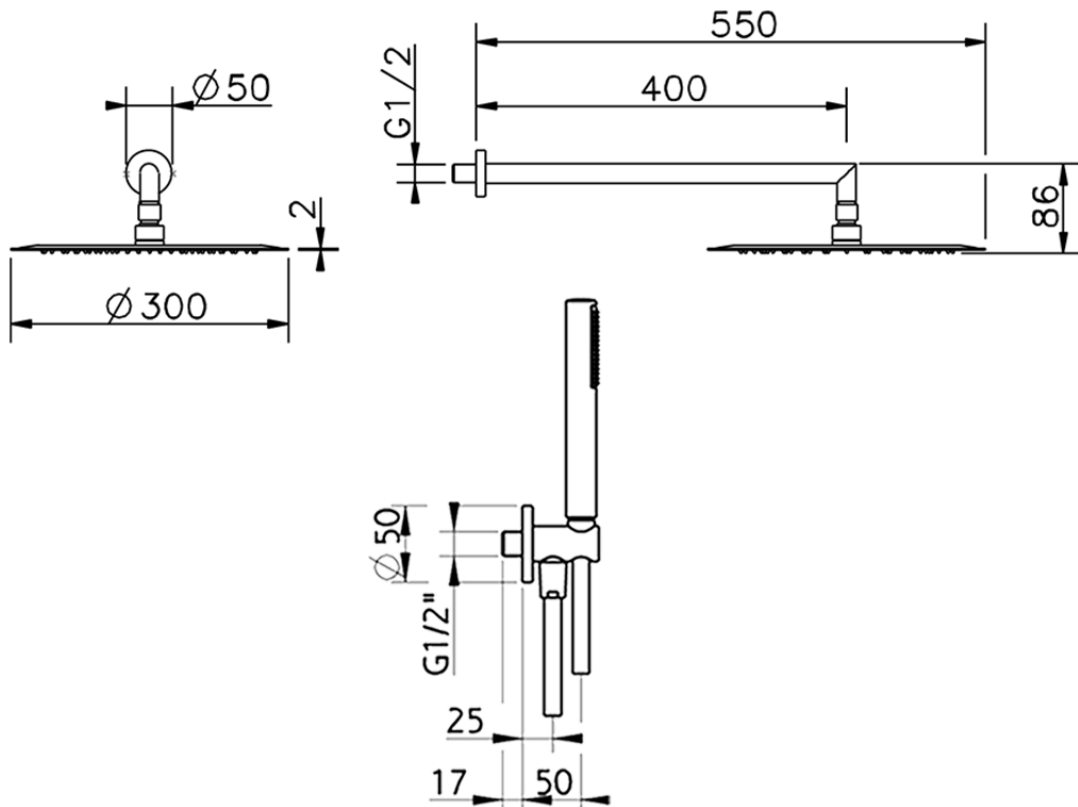

Arm and Shower Set with wall elbow integrated SHOWER_DS0K0030

DS0K0030

<https://en.cisal.it/arm-and-shower-set-with-wall-elbow-integrated-shower-ds0k0030>

2026-04-06