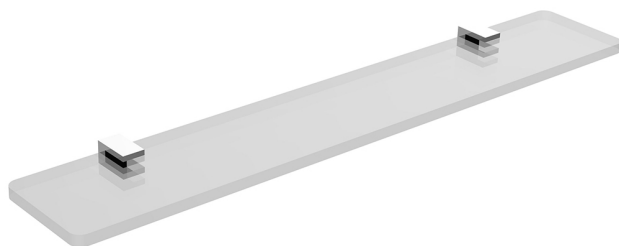

Shelf BATHROOM ACCESSORIES_QU090442

MODEL **QU090442**

Shelf, 60 cm made of Brass/Glass

AVAILABLE FINISHINGS

- **21** 21 Chrome
- **2B** 2B Polished Nickel
- **2F** 2F Brushed Nickel
- **2Q** 2Q Black Titanium
- **40** 40 Matt Black
- **4Q** 4Q Matt White

CHARACTERISTICS

2024-12-22