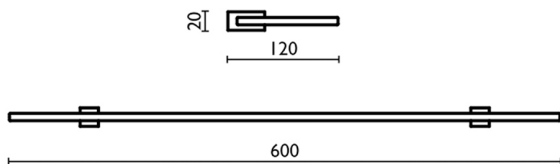

Shelf BATHROOM ACCESSORIES_QU090442

MODEL **QU090442**

Shelf, 60 cm made of Brass/Glass

AVAILABLE FINISHINGS

- **21** 21 Chrome
- **2B** 2B Polished Nickel
- **2F** 2F Brushed Nickel
- **2Q** 2Q Black Titanium
- **40** 40 Matt Black
- **4Q** 4Q Matt White

CHARACTERISTICS

2024-12-22