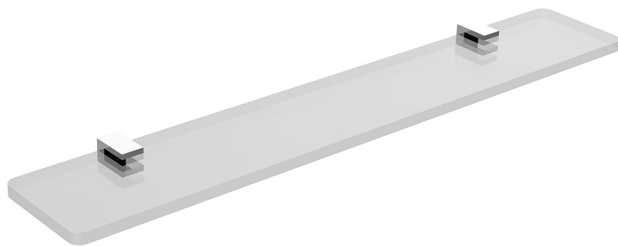

Shelf BATHROOM ACCESSORIES_QU090442

MODEL **QU090442**

Shelf, 60 cm made of Brass/Glass

AVAILABLE FINISHINGS

- **21** 21 Chrome
- **2B** 2B Polished Nickel
- **2F** 2F Brushed Nickel
- **2Q** 2Q Black Titanium
- **40** 40 Matt Black
- **4Q** 4Q Matt White

CHARACTERISTICS

2024-12-22