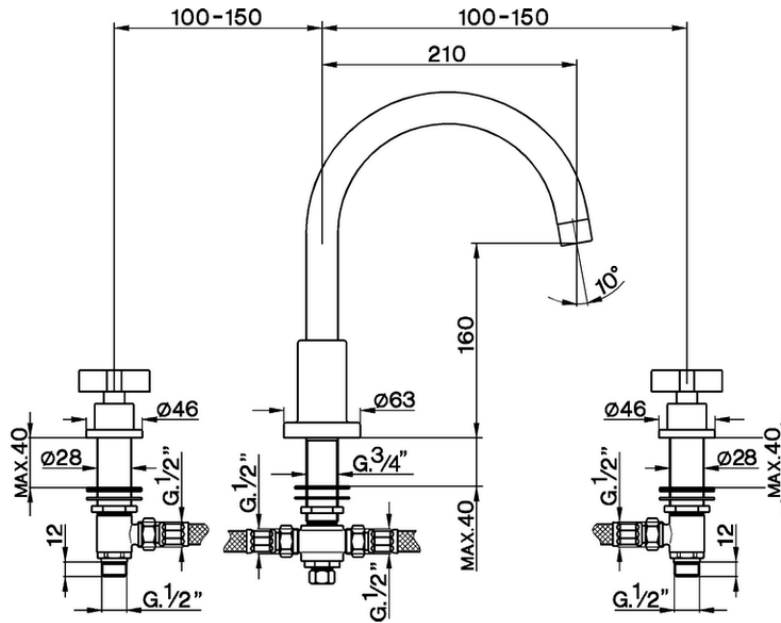

Deck mounted 3-hole bath mixer BARCELONA_BA000250

BA000250

<https://en.cisal.it/deck-mounted-3-hole-bath-mixer-barcelona-ba000250>

2026-06-05