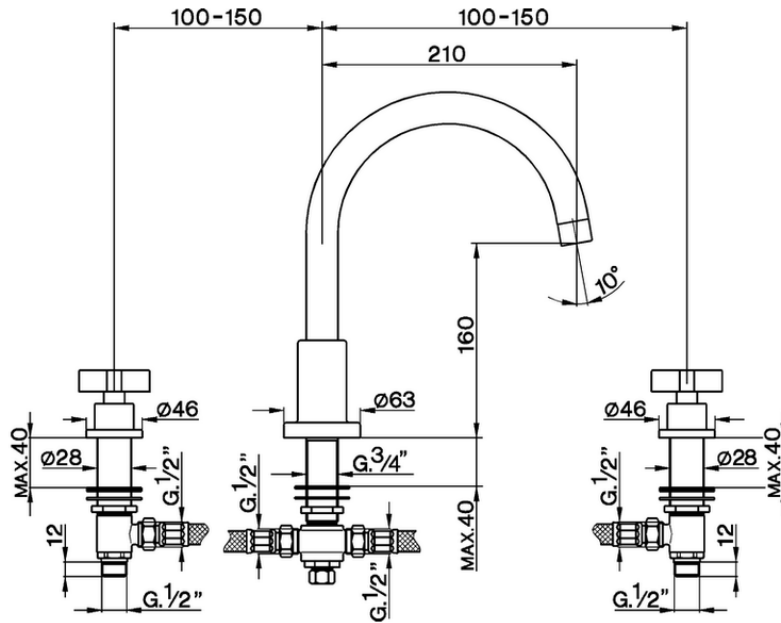

## Deck mounted 3-hole bath mixer BARCELONA\_BA000250

BA000250

<https://en.cisal.it/deck-mounted-3-hole-bath-mixer-barcelona-ba000250>

2026-06-05