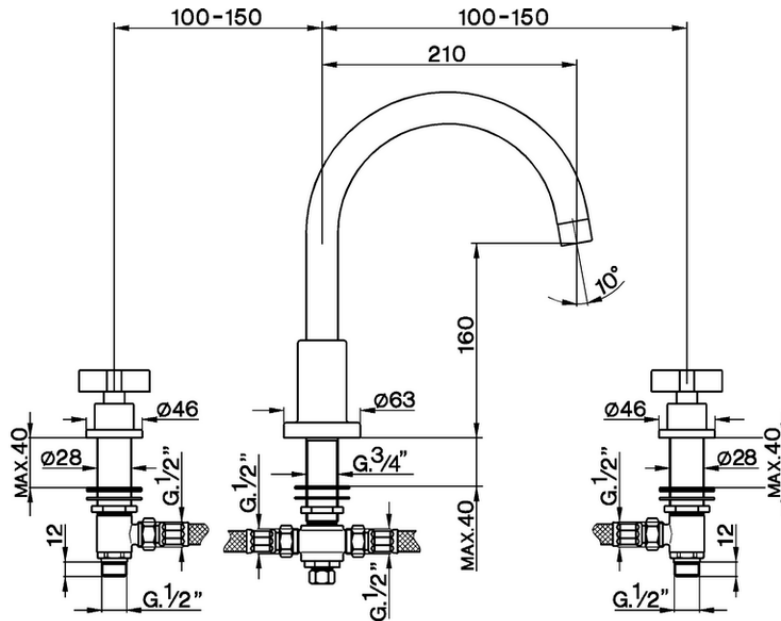

Deck mounted 3-hole bath mixer BARCELONA_BA000250

BA000250

<https://en.cisal.it/deck-mounted-3-hole-bath-mixer-barcelona-ba000250>

2026-04-06