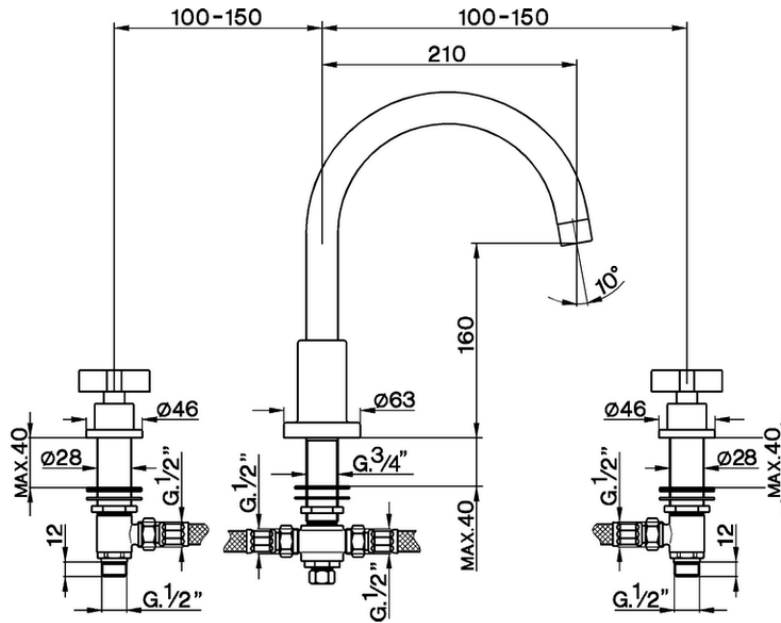

Deck mounted 3-hole bath mixer BARCELONA_BA000250

BA000250

<https://en.cisal.it/deck-mounted-3-hole-bath-mixer-barcelona-ba000250>

2026-04-05