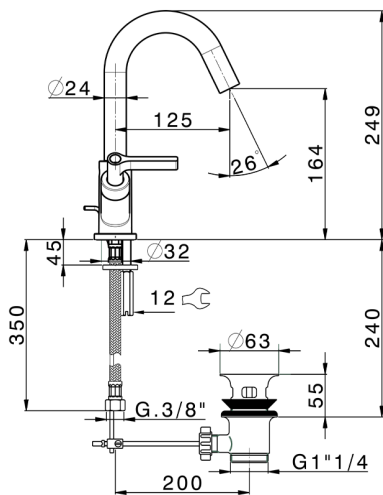

Washbasin mixer GRACE_GL000510

MODEL **GL000510**

Washbasin mixer, with automatic 1"1/4 automatic pop-up waste, G.3/8" stainless steel flexible hoses

AVAILABLE FINISHINGS

-  **21** 21 Chrome
-  **2F** 2F Brushed Nickel
-  **2W** 2W Brushed Gold
-  **5H** 5H Dark Brass Brushed
-  **5L** 5L Brushed Black Titanium
-  **6T** 6T Chrome/Matt Black