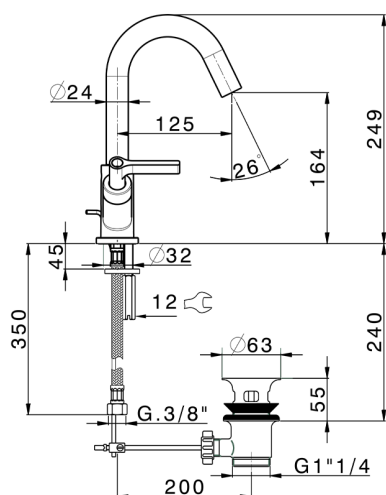

Washbasin mixer GRACE_GL000510

MODEL **GL000510**

Washbasin mixer, with automatic 1"1/4 automatic pop-up waste, G.3/8" stainless steel flexible hoses

AVAILABLE FINISHINGS

-  **21** 21 Chrome
-  **2F** 2F Brushed Nickel
-  **2W** 2W Brushed Gold
-  **5H** 5H Dark Brass Brushed
-  **5L** 5L Brushed Black Titanium
-  **6T** 6T Chrome/Matt Black