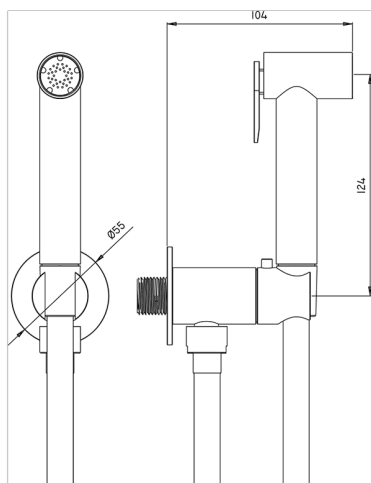

Hygienic Spray

Multi-jets hygienic hand shower, for personal hygiene care.

2026-06-13