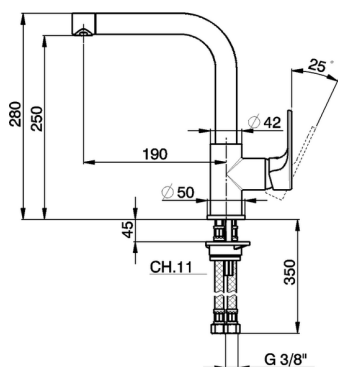

## Single lever sink mixer Energysave KITCHEN\_A3003535

MODEL **A3003535**

Single lever sink mixer Energysave, swivel spout, G.3/8" stainless steel flexible hoses

### CHARACTERISTICS

Cartridge Spare Parts **ZZ95409000**

**35 mm Cartridge**

### EcoStop

EcoStop feature limits water flow to approximately 50% of maximum output with one point of resistance on setting. Push slightly past the middle stop only when full water output is required. This will save water up to 50%.