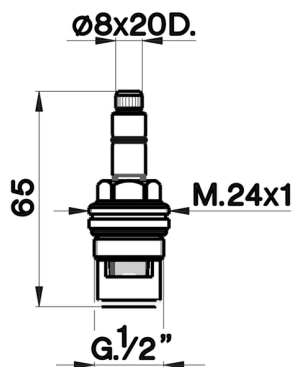

Ceramic headvalve DX 180° SPARE PARTS_ZZ928580

MODEL **ZZ928580**

Ceramic headvalve DX 180°, for one hole mixers and bath mixers 'AC'

AVAILABLE FINISHINGS

 **04** 04 Without finishing

CHARACTERISTICS

2026-06-13