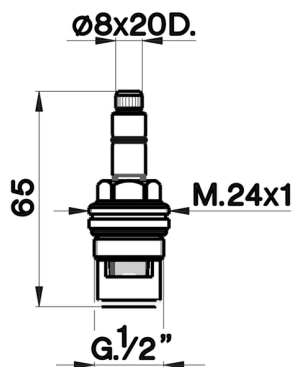

Ceramic headvalve DX 180° SPARE PARTS_ZZ928580

MODEL **ZZ928580**

Ceramic headvalve DX 180°, for one hole mixers and bath mixers 'AC'

AVAILABLE FINISHINGS

 **04** 04 Without finishing

CHARACTERISTICS

2026-04-30