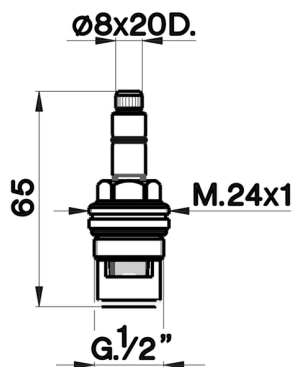

Ceramic headvalve DX 180° SPARE PARTS_ZZ928580

MODEL **ZZ928580**

Ceramic headvalve DX 180°, for one hole mixers and bath mixers 'AC'

AVAILABLE FINISHINGS

 **04** 04 Without finishing

CHARACTERISTICS

2026-06-10