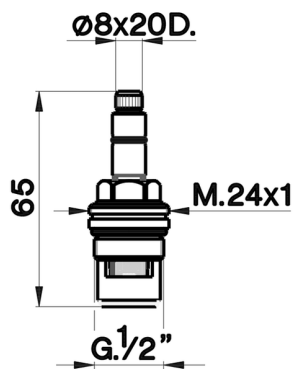

Ceramic headvalve DX 180° SPARE PARTS_ZZ928580

MODEL **ZZ928580**

Ceramic headvalve DX 180°, for one hole mixers and bath mixers 'AC'

AVAILABLE FINISHINGS

04 04 Without finishing

CHARACTERISTICS

2026-04-08