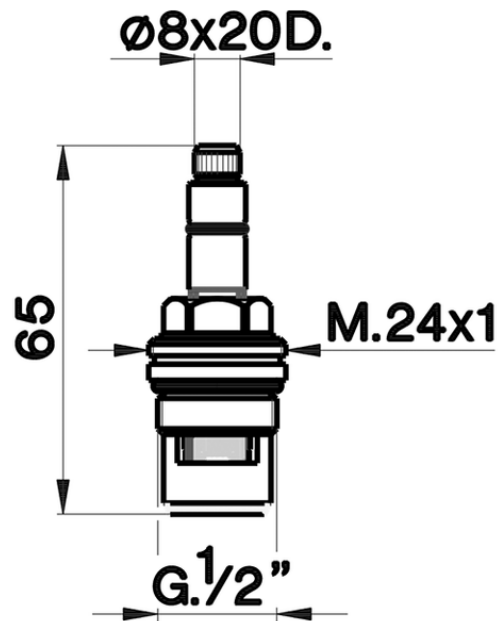

**Ceramic headvalve DX 180° SPARE PARTS\_ZZ928580**

ZZ928580

<https://en.cisal.it/ceramic-headvalve-dx-180-spare-parts-zz928580>

2026-04-10