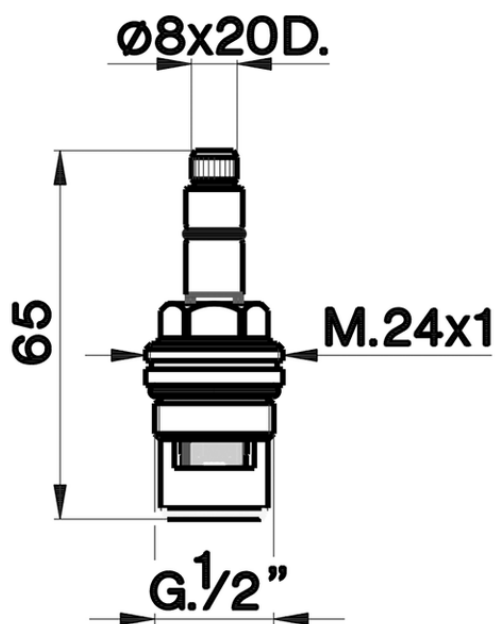

**Ceramic headvalve DX 180° SPARE PARTS\_ZZ928580**

ZZ928580

<https://en.cisal.it/ceramic-headvalve-dx-180-spare-parts-zz928580>

2026-05-01