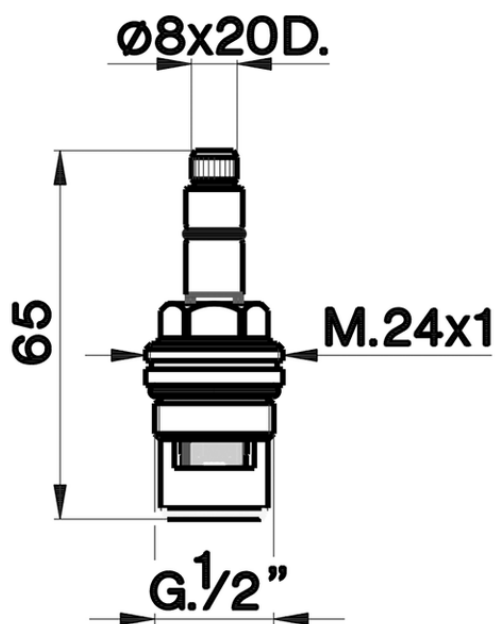

**Ceramic headvalve DX 180° SPARE PARTS\_ZZ928580**

ZZ928580

<https://en.cisal.it/ceramic-headvalve-dx-180-spare-parts-zz928580>

2026-06-13