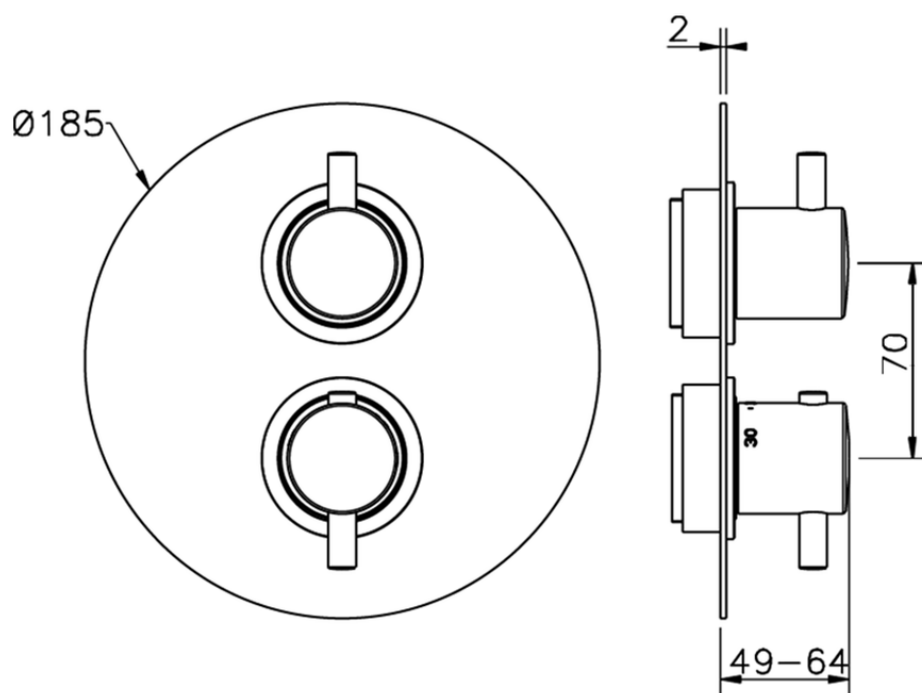

Exposed part for con.thermo.shower valve, 2-outlet LESS MINIMAL_LN018100

LN018100

<https://en.cisal.it/exposed-part-for-con-thermo-shower-valve-2-outlet-less-minimal-ln018100>

Piastra/Plate/Plaque/Platte/Placa

2-3mm: XX 25-40 YY 76-91

10 mm: XX 16-31 YY 65-80

ZA018101

<https://en.cisal.it/concealed-thermostatic-shower-valve-2-outlets-concealed-za018101>

2026-05-17