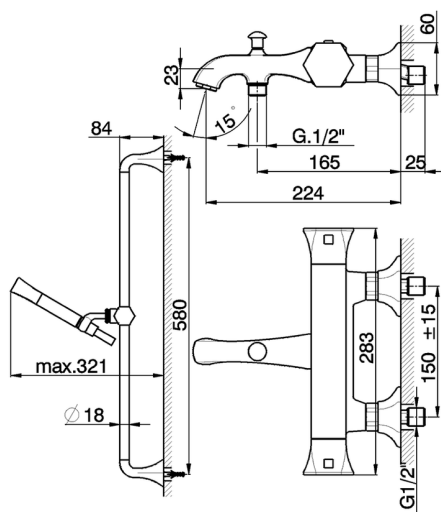

## Thermostatic bath-shower mixer with sliding bar **CHERIE\_CES27010**

MODEL **CES27010**

Thermostatic bath-shower mixer with sliding bar, 58 cm slide rail kit with sliding bracket, Chérie Brass one spray handshower, 150 cm SUPREME smooth flexible hose

### CHARACTERISTICS

Cartridge Spare Parts **22.04A.AR - ZZ97279004**

**Argo 2 (long filter) Thermostatic Valve**