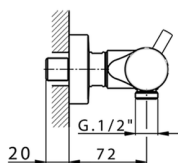

Thermostatic shower mixer LESS MINIMAL_LNT01010

MODEL **LNT01010**

Thermostatic shower mixer, without shower set, 1/2" M flexible connection

AVAILABLE FINISHINGS

-  **21** 21 Chrome
-  **2F** 2F Brushed Nickel
-  **40** 40 Matt Black
-  **4Q** 4Q Matt White

CHARACTERISTICS

Cartridge Spare Parts **24.04A.PP**

8x20 Plus P Thermostatic Valve

EcoStop

EcoStop feature limits water flow to approximately 50% of maximum output with one point of resistance on setting. Push slightly past the middle stop only when full water output is required. This will save water up to 50%.