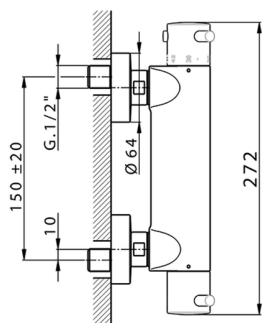

Thermostatic shower mixer LESS MINIMAL_LNT01010

MODEL **LNT01010**

Thermostatic shower mixer, without shower set, 1/2" M flexible connection

AVAILABLE FINISHINGS

-  **21** 21 Chrome
-  **2F** 2F Brushed Nickel
-  **40** 40 Matt Black
-  **4Q** 4Q Matt White

CHARACTERISTICS

Cartridge Spare Parts **24.04A.PP**

8x20 Plus P Thermostatic Valve

EcoStop

EcoStop feature limits water flow to approximately 50% of maximum output with one point of resistance on setting. Push slightly past the middle stop only when full water output is required. This will save water up to 50%.