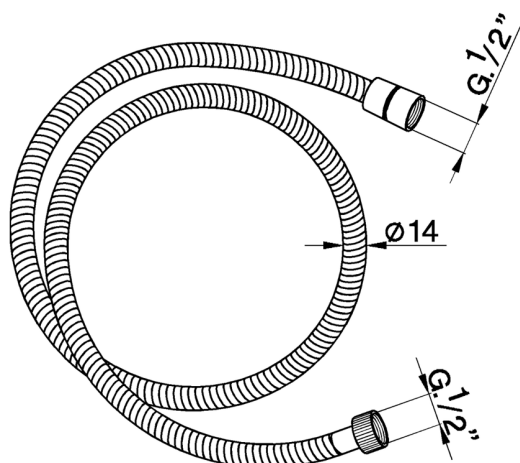

Flexible hose SHOWER_ZA009010

MODEL **ZA009010**

Flexible hose, 150 cm Brass Flexible Hose

AVAILABLE FINISHINGS

-  **21** 21 Chrome
-  **24** 24 Gold
-  **26** 26 Old Copper
-  **27** 27 Old Bronze
-  **2A** 2A Satin Brushed Nickel
-  **2B** 2B Polished Nickel