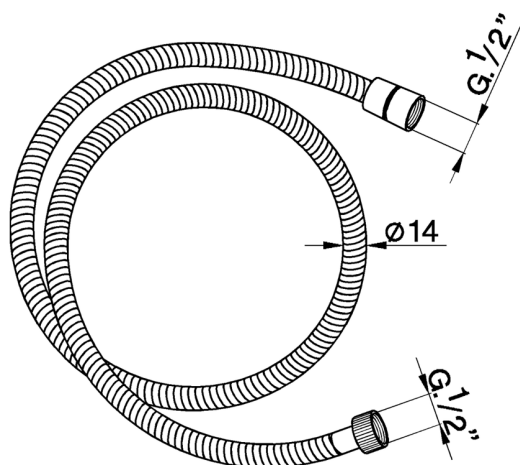

## Flexible hose SHOWER\_ZA009010

MODEL **ZA009010**

Flexible hose, 150 cm Brass Flexible Hose