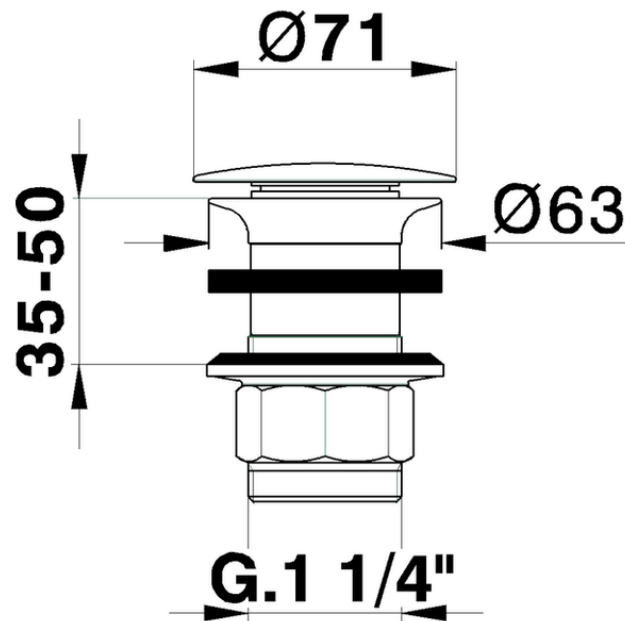

**1 1/4 waste for basin mixer COMPONENTS\_ZA001610**

ZA001610

<https://en.cisal.it/1-1-4-waste-for-basin-mixer-components-za001610>

2026-04-09