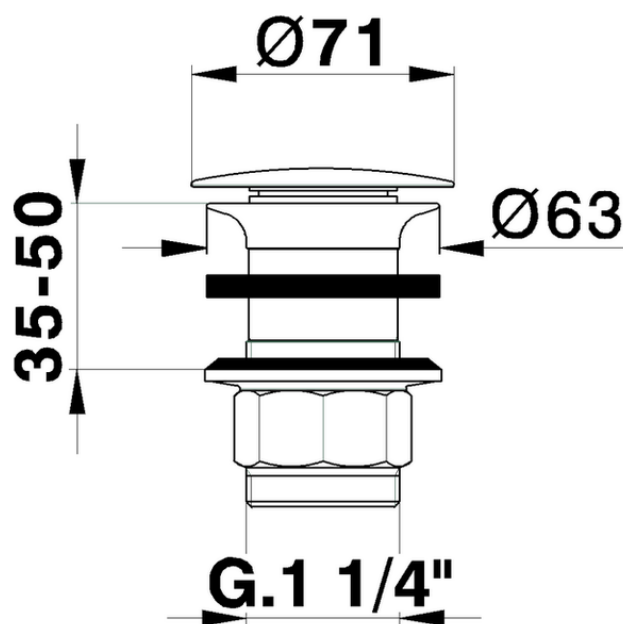

1 1/4 waste for basin mixer COMPONENTS_ZA001610

ZA001610

<https://en.cisal.it/1-1-4-waste-for-basin-mixer-components-za001610>

2026-06-14