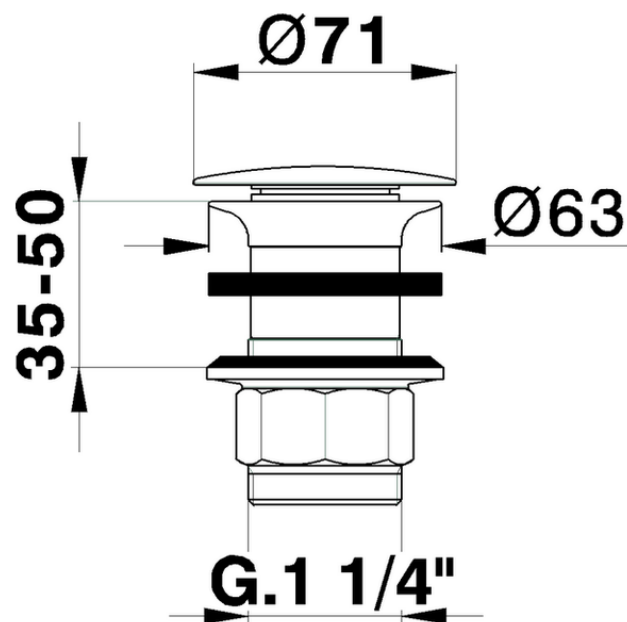

1 1/4 waste for basin mixer COMPONENTS_ZA001610

ZA001610

<https://en.cisal.it/1-1-4-waste-for-basin-mixer-components-za001610>

2026-05-20