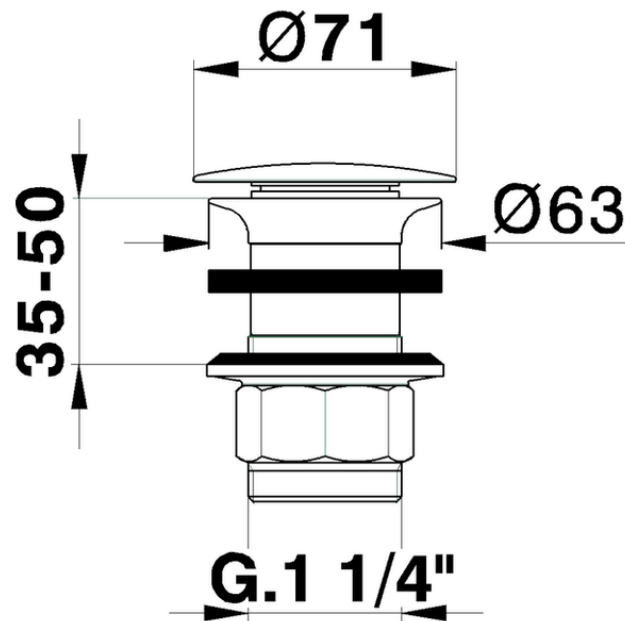

1 1/4 waste for basin mixer COMPONENTS_ZA001610

ZA001610

<https://en.cisal.it/1-1-4-waste-for-basin-mixer-components-za001610>

2026-06-13