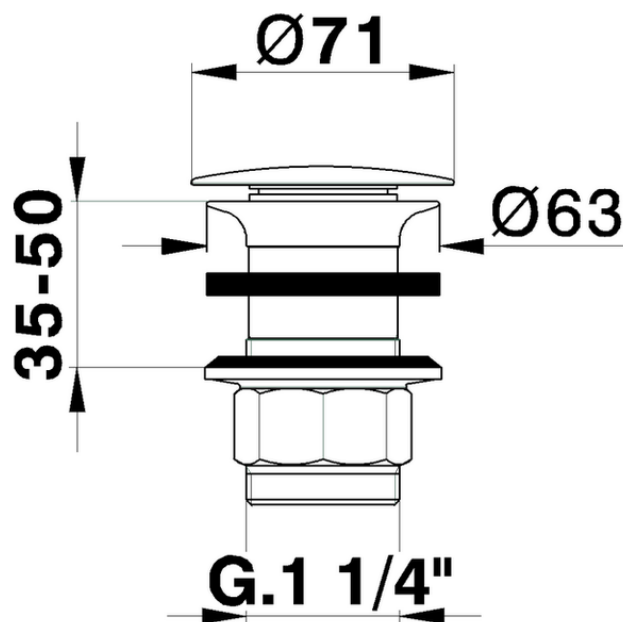

1 1/4 waste for basin mixer COMPONENTS_ZA001610

ZA001610

<https://en.cisal.it/1-1-4-waste-for-basin-mixer-components-za001610>

2026-05-20